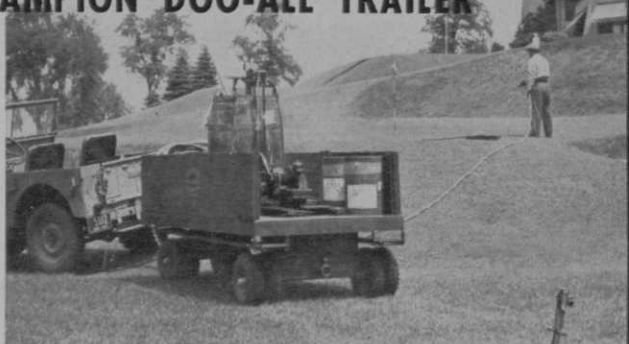

"My Champion Trailer is more than 10 years old and becomes more valuable to me every year," says Mr. Zappe. "I wouldn't be without it."

A 24" loading height on an 88" wheelbase makes this the perfect trailer for hauling equipment and supplies to the job. Dual wheels protect your turf from ruts. Furnished as a flat-bed, you can build sides or racks to suit your purpose.

Get the facts today! Write for specifications and prices. Jobber inquiries also invited.

**"I wouldn't be without my
CHAMPION DOO-ALL TRAILER"**

THE CHAMPION COMPANY

SPRINGFIELD, OHIO

Swinging Around Golf

(Continued from page 18)

Golf clubs have started campaign to get favorable action on H.R. 4606, introduced in Congress by Rep. A. S. (Syd) Herlong of Leesburg, Fla. . . . The bill, referred to the House Committee on Ways and Means, calls for reducing to 10 per cent the tax on club initiation fees and dues which was boosted to 20 per cent during World War II . . . Excise taxes on furs, jewelry and night clubs which also were boosted to 20 during the war have been cut to 10 per cent because jewelers, furriers and night club owners worked to get the tax reduced . . . Golf club officials, members and employees should write, telephone or talk with their congressmen about getting the 10 per cent dues and initiation tax reduction as a physical and mental fitness item . . . Clubs and members that do not ask for the saving can't expect it to be made for them.

Masters tournament this year drew larger than ever . . . Prize money was $99,500, considerably the biggest of the major events . . . With parking and program provided to those who pay admission, instead of being additional charges,