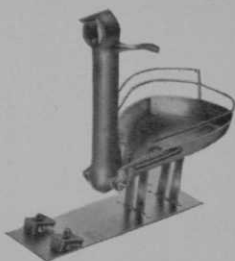

Answers to Questions on P. 118

1. 20%. 2. 0. 3. 4 yds. 4. 2,800 lbs.
5. 730 yds. 6. 10 times 7. cu. ft. (7½ gals.).
8. 2 club lengths.
9. White. 10. 5 paces.

WITTEK GOLF RANGE SUPPLY CO., Inc.

TEE QUEEN

Best low-cost mechanical tee made—players hit balls faster, with less fatigue, use more balls each visit. Non-spill hopper, base and ball arm of very highest grade aluminum. Attach to any golf mat.

Complete \$24.50 each

WITTEK's TEE MASTER

New, exclusive patented Turf Brush — natural cream color (or turf green) Tampico. Live rubber one-piece molded base — no metal for clubhead to strike! Brush strips securely embedded in rubber. No clips, bars, screws etc., to come loose. Available in two sizes: