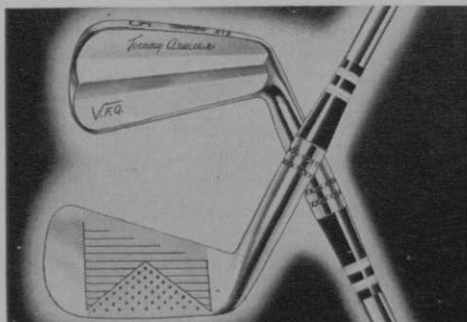

**GOLF RANGES
PAR THREE
MINIATURE COURSES**

**COMPLETE LINE OF GOLF
EQUIPMENT AND SUPPLIES**

Send for Illustrated Catalog

EASTERN GOLF CO.

2537 BOSTON ROAD, BRONX 67, N. Y. Dept. G

BOB BALDOOCK
GOLF COURSE
Architect

FRESNO, CALIFORNIA
1505 Blackstone

exclusive "flared" construction for better balance. The face has special "pyramid" scoring that aids in aiming and is said to power the weight of the club directly behind the ball.

The hitting area is larger too. The face is sand-blasted to provide "touch" for better control. Other features: Pro-Pel Action shaft; Finline Grips or Black and Gold leather Firma-Grips. The clubs are available in matched sets of nine, eight or separately.

Neolite Flex in Golf Shoes

Neolite Flex, made by Goodyear's Shoe Products div., Akron, O., is being used by 30 man-

ufacturers in making men's and women's golf shoes. Flexibility, durability and non-curling are features of the material. The sole's deep counter-sunk receptacles assure spike retention and simplify insertion. Neolite Flex also is used for dress shoes.