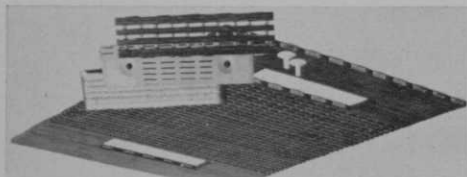

Melflex Markets 6-Way Mat

Melflex Products Co., 410 S. Broadway, Akron 8, O., claims a big improvement in range mats with invention of its 6-way mat. No lift-

ing or shifting of the mat is said to be necessary with its three-section device (driving, fairway brush and standing insert) for either right or lefthanded golfers. Melflex says it also has overcome the waterswelling problem. Standard size is 44 x 60-ins. and special sizes are available. Melflex mats are reversible.