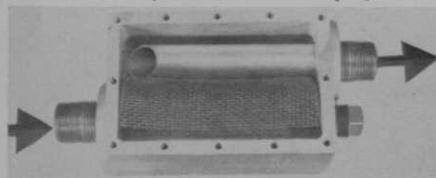

LANE

Write Today for
FREE Literature.
EDWIN W. LANE CO.
32 W. Randolph St., Chicago 1

TROPHIES
EMBLEMS
RIBBONS
PRIZES
GIFTS

Dept.
GM

M-K Self-Cleaning Filters

Attach to Sprinkler, Faucet or Sprayer

Can't rust, clog or get out of order!
For further information write: