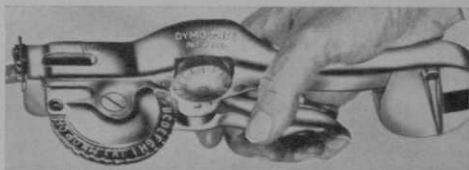

Chichi Signs with Spalding

Juan (Chichi) Rodriguez, the 116-lb. Puerto Rico pro, well known to Masters galleries, has signed as a Spalding consultant. He represents Dorado Beach GC and has learned most of his golf from Ed Dudley, the pro there and former Augusta National shopmaster. Rodriguez plans to play the circuit steadily for the next two years. His best showing came in the 1960 Eastern Open when he finished fourth.

Eaton Gives Shoe Fitting Tips

A recent issue of the "Golf Sales Builder & News," published by Etonic (Charles A. Eaton Co., Brockton, Mass.), redefined the company's policy on sales of shoes for personal use of the pro and contained several tips on fitting. Three main fitting hints, according to Eaton, cover the use of the Ritz Stick or Brannock Trap, heel-to-ball measurement, and the proper checking of laces.

Tru-Grip Spray for Gloves, Etc.

Claro Laboratories, 419 W. Ewing ave., South Bend 14, Ind., has started marketing Tru-Grip for spraying on the fingers, glove or grip. It is said to be water- and dustproof and its action isn't affected by weather conditions. It is packaged in a 6-oz. aerosol can.

Many Uses at Golf Club for Dymo Mite Tapewriter

A hand embossing tool, made by Dymo Industries, Inc., 2725 Tenth st., Berkeley 10, Calif., offers on-the-spot production of raised letter/number finished labels. It is only necessary to dial the characters on the hand-held Dymo Mite

Tapewriter and then press a handle to emboss. A built-in cutoff blade does the cutting. Embossing dies give a sharp finish on vinyl tape which comes in a wide variety of colors and is self-sticking. Metal tapes also are available. According to the manufacturer, the Dymo Mite has wide application at a golf club — in the pro shop for marking bags, storage racks, etc. — and in the clubhouse or maintenance buildings for marking files, racks, electrical circuits, lockers, panels, meters, etc.

Classified Ads • P. 93

ROBERT TRENT JONES

Member:
American Society of Golf Course Architects

*Golf Course
Architect*

20 Vesey Street

Tel: Beckman 3-1023

NEW YORK, N. Y.

BOB BALDOCK
GOLF
COURSE
Architect
FRESNO, CALIFORNIA
1505 Blackstone