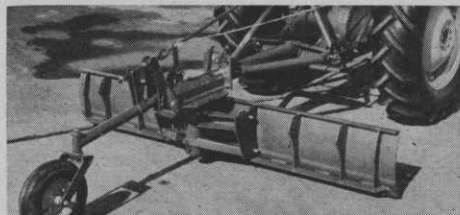

664 N. MICHIGAN AVENUE

CHICAGO 11 • ILL.

Whitehall 4-6530

Construction work loads are eased with Ford's new heavy duty adjustable blade. Available in 6- or 8-ft. heavily reinforced blades, it has the weight and capacity to fully use the performance potentials of new model tractors.