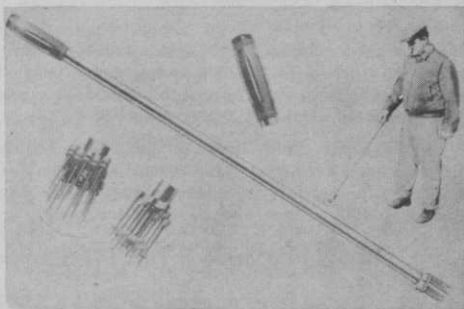

all kinds and shapes of debris. Slight pressure on a spring-action handle completely clears prongs and ejects the litter into a container.

Buyers' Service • P 111