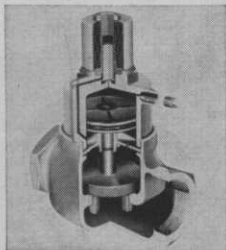

Flexibility Is Feature of Febco's Remote Control Valves

Remote control valves made by Febco, Inc., 1993 Blake ave., Los Angeles 39, are extremely flexible when used in automatic sprinkling systems. In use they normally are closed, opening when actuated by an automatic controller and re-closed at the end of a prescribed period. A manual override gives independent control at the valve location. Febco No. 25 is automatically actuated by a hydraulic pilot tube, while No. 1825 has a solenoid controlled by simple wiring from an electric timing device. Both are made of rugged bronze, have O-ring seals and a single moving part with renewable composition disc. Rated capacity is 150 psi at 150 deg. F. Sizes range from 1 through 6 ins.