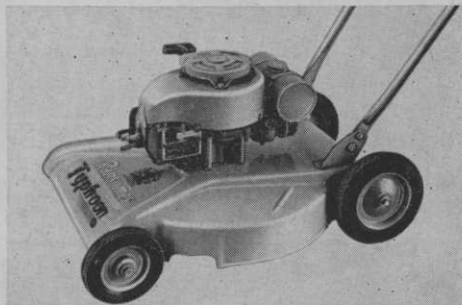

create a strong suction effect that brings grass erect for level cutting. Turbulence created by the blade also gives clean ejection. Wheels on the Typhoon are inset to permit cutting to within 1/2 in. of trees and obstructions. The mower is powered by either a Clinton 2-stroke (94cc) or 4-stroke (117cc) engine fitted with recoil starter and air-vane governor.

Tri-State Toro Co. has moved to larger quarters, 518 Harrison st., Davenport, Ia., according to Bill Stafford, pres.

TURF that Speaks for Itself!

The Gerbers Are Perfectionists

One seldom, if ever, finds anything but perfection at Ray's Glen Oak or Don's Chicago Golf Club courses. Both father and son are noted for keeping their members happy.

Ray is a leader in the superintendent's profession. He is a past president of the National and has held this office and others in the Midwest group. Closely following his father's dedicated approach, Don is currently Secretary-Treasurer of the Midwest Association.

Stressing the "big little things" neglected by some, both courses exemplify good grooming through-the-green. Naturally the turf is excellent always. Both men rely on MILORGANITE to get and keep it that way.