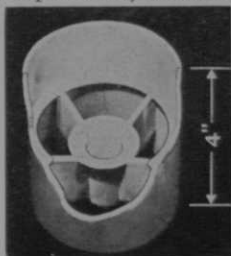

Standard's Practice Cup

A new practice green cup made by Standard Mfg. Co., golf div., Cedar Falls, Ia., is said to fill the need for a low cost cup that doesn't require a deep cut hole. It is made of corrosion proof, high impact plastic and comes in highly visible, lustrous white.