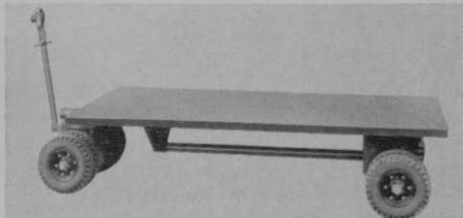

the trailer can be converted to a 1 cu. yd. hopper by removing the flat bed. It is maintenance free except for periodic greasing of the fifth wheel. Details can be obtained by writing the Champion firm.

Buyers' Service • P. 135

ROBERT BRUCE HARRIS

Golf Course Architect

MEMBER AMERICAN SOCIETY OF GOLF COURSE ARCHITECTS

664 N. MICHIGAN AVENUE CHICAGO 11 • ILL.
Whitehall 4-6530

WILLIAM P. BELL & SON

GOLF COURSE ARCHITECTS

Member: American Society
of Golf Course Architects

544 Sierra Vista Avenue
Pasadena, California

Sycamore 3-6944

ATlantic 7-2933