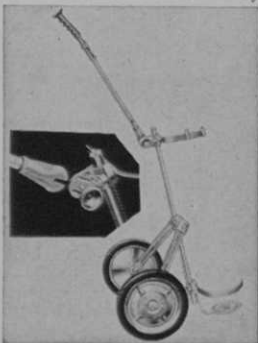

**Product Engineering Has
Cart Rental Plan for Pros**

Product Engineering Co., 4707 S. E. 17th st., Portland, Ore., which makes the Con-Voy cart, has a rental fleet plan which should be of great interest to many pros. Con-Voy rental carts can be purchased at $18 each on the installment plan if desired. The company estimates that 150 to 175 carts will take care of 300 playing members. At its suggested charge of $1 per month per family,

Pro-designed rental cart

Product Engineering figures that the pro at a club that operates year-around can make money on his investment in the year the fleet is purchased. Pros at Sand Point CC in Seattle, Tacoma (Wash.) CC, Pinehurst in Denver, and Green Ridge in Grand Rapids report that the Con-Voy plan is working out very well for them. Complete information about the cart rental program can be obtained from PE.

WATERED FAIRWAYS!

**ONE SOURCE FOR
ALL YOUR NEEDS**

☆ *Design . . .*

We furnish complete plans and specifications.

☆ *Materials & Equipment . . .*

We are distributors for Buckner Sprinklers, Transite Pipe, Plastic Pipe, Cornell Pumps, Moody Controls.

☆ *Installation . . .*

Complete guaranteed installation or co-op installation whereby we furnish materials and supervision, you furnish labor.

☆ *Experience . . .*

Miller designed systems were installed in over 35 miles of fairways in 1960 alone.

IF YOUR COURSE IS ANYWHERE IN THE MIDWEST . . .
CALL — WRITE — WIRE MILLER FOR FREE SURVEY!

A. J. MILLER, Inc.

Midwest's Largest Underground Irrigation Contractor
1320 N. Campbell Rd. Royal Oak, Michigan

A Proven Golf Ball Washer for . . .

The **HENRY GOLF BALL WASHER**

Used On Leading Golf Courses Throughout The World

You get more ball washer for the money with The Henry. It costs less initially. Course Supts. will find it requires minimum upkeep. Golfers throughout the world have found that The Henry, with its rubber squeegee and gasket, cleans their balls faster and more efficiently.

DEALERS IN ALL PRINCIPAL CITIES