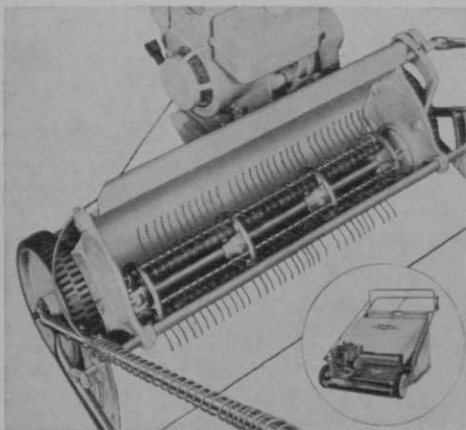

Parker Offers Lawn Combing Reel

A new "Tine-A-Matic" power rake lawn-combing reel has been developed by Parker Lawn Sweeper Co., Springfield, O. It is de-

signed for use with the Homemaster power lawn spreader and is interchangeable with a standard fiber brush reel. Besides thatch, the spring steel tines remove deeply imbedded debris such as nuts, twigs, bones and stones. Information about the rake can be obtained by writing to Parker.