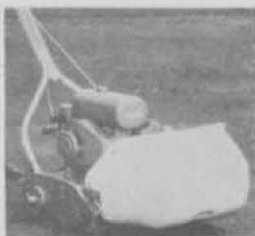

Jacobsen greensmower