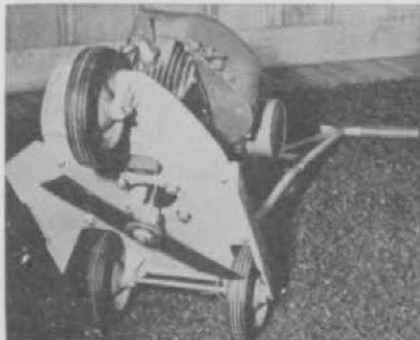

### Rowco's Trim Kut Gives That Finishing Touch

Rowco Trim Kut, made by Rowco Mfg. Co., Keene, N. H., has a 12-in. blade and is designed for trimming around flower beds, trees, buildings,

etc. Lightweight and compact, the Trim Kut can easily be lifted over walls and fences. It is powered by a 2.5 hp Clinton engine and has a safety clutch that enables the hardened steel blade to turn freely upon striking a solid object. The machine has a one-piece reinforced frame, special steel side plates for long life and heavy duty steel disc wheels with semi-pneumatic tires.