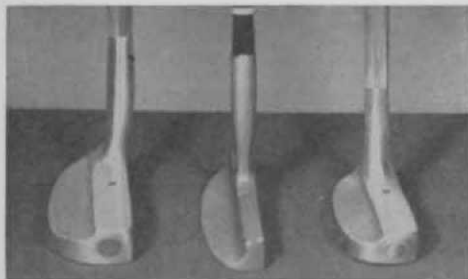

• Insist on PAR TUBES •

For the best in quality

LOOK FOR THE NAME ON THE TUBE

- REGULAR MOISTURE-PROOF fibre board (regular) Ret. 30¢ ea.
- KRALASTIC PLASTIC with rolled edge Ret. 55¢ ea.
- POLYETHYLENE PLASTIC with rolled edge Ret. 40¢ ea.

Packed in display cartons of 42 and 144

Contact Your
Distributor or

PAR TUBE

139 S. Albany Ave.
CHICAGO 12, ILLINOIS

Record Spring for F & J

Fernquest and Johnson, putter specialists for the pro trade, report the heaviest spring ordering in the company's history. In most popular