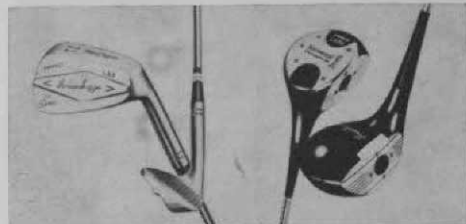

persimmon and finished in mahogany. Natural face has white fiber insert and black fiber target pin to aid in centering the ball. "Flex" is now closer to clubhead for greater impact power, according to the manufacturer. Irons have flame ceramic face; "recessed weight" is said to give perfect balance and add power; and lower flex is claimed to put extra snap in swing. Both woods and irons have the "Firma Grip."

See p. 175 for Pro Shop, Course and Clubhouse Needs

Golf Score Cards

Specializing in Printing for
Clubs and Pros.

CHARGE CHECK BOOKS
HANDICAP CARDS and PANELS
BAG and GUEST TAGS

(WRITE FOR CATALOG)

VESTAL-MONROE PRINTING CO.

ESTABLISHED 1912

TELEPHONE HARRISON 7-6314

701 S. LA SALLE ST. • CHICAGO 5

Kill WATER WEEDS!

Water hazards and lakes now may be cleaned of all rooted aquatic weeds, Lily, cattail, milfoil and many other aquatic weeds are easily killed with one application of R-H GRANULAR WEED RHAP. It is easily applied — will not harm fish or animals. This inexpensive application usually lasts from 18 to 36 months. Write for further information or ask your dealer.

REASOR-HILL CORPORATION

BOX 36GC, JACKSONVILLE, ARKANSAS