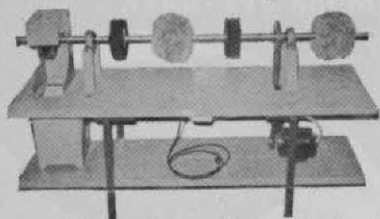

**IMPROVE YOUR GAME
with the TEE-BALL**

UNIQUE
BUILT-IN
TEE---

JUST SET
UP and
TEE OFF!

The TEE-BALL looks and "smacks" like the REAL THING! Approved by leading pro's. TRUE FLIGHT pattern. Helps correct hooking, slicing, topping. Tee may be trimmed off for iron practice. SHORT FLIGHT! Durable Vinyl Plastic — NON-BREAKABLE. Gift packed 3 for \$1.00 at pro shops and dealers everywhere.

LYON METAL PRODUCTS, INC.

General Offices: 337 Monroe Ave., Aurora, Ill.
Factories: Aurora, Ill.—York, Pa.—Los Angeles
Dealers and Branches in All Principal Cities

ELECTRIC SHOE SHINE MACHINE

A must for every shine room. Heavy construction for minimum vibration. Comes complete with 1/2 horse-power motor. Includes 2 hair brushes — 2 yarn brushes — 1 wire wheel brush with metal hood and basket for catching mud. 6 feet long — 30 inches high — 24 inches deep. Free delivery 50 mile radius of Chicago — Elsewhere FOB Chicago.