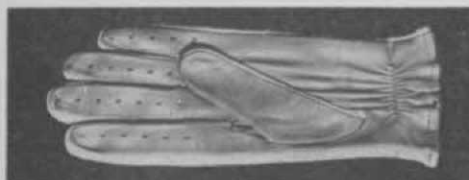

**Par Mate Adds New Glove Line**

Most recent addition to Par Mate's line of golf gloves is its No. S-88 Stretch Glove. It is hand-crafted leather with knitted nylon panels that

stretch to fit every hand. Fingers are perforated and elastic band at the wrist is said to keep the palm wrinkle-proof. The S-88 is available in six different color combinations and is made in one size for men and one size for women. Pros can obtain information about Par Mate from Jack D. Levine, Inc., 10 W. 33rd st., New York 1.