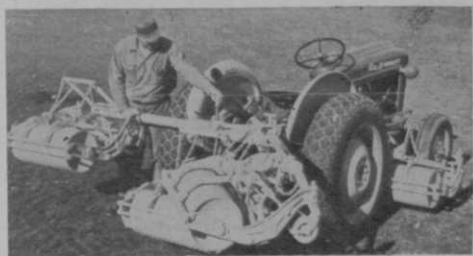

Roseman Mower Corp., Evanston, Ill., has introduced a 5-gang, lift-type, fold-back mower that, it is said, can reduce mowing costs by 50 per cent. Called the Park Challenger, it cuts an 11 ft., 2-in. swath and fits most tractors. The mower is lifted by the tractor hydraulic system and folds back to an overall 8 ft. width for travel between job sites. The two outer mowers can be quickly disconnected for close area cutting. Most existing 3-gang Roseman Challengers can be converted to the new 5-gang model.