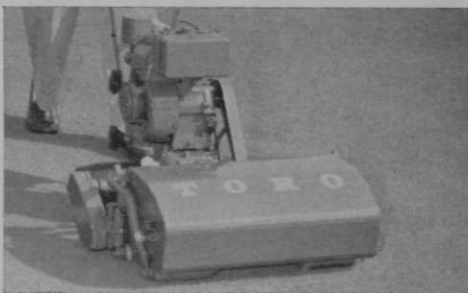

John Bean Brochure Gives Data on Mosquito Control

John Bean Div., Food Machinery & Chemical Corp., Lansing, Mich., has issued a complete brochure on Mosquito Control. Articles in it cover the following: Basic Biological Data on the mosquito; A study of control in 12 communities in six Midwest states; the Maryland system of control; and a description of the John Bean Rotomist Sprayer, including various models, capacities, sprayer features, etc.