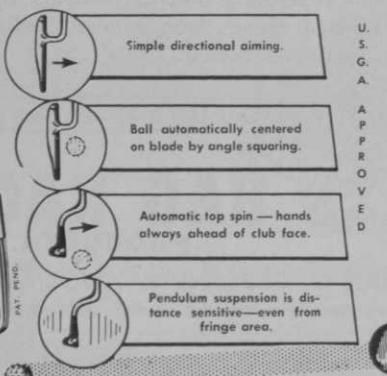

At Last...

THE PERFECT PUTTING TOOL LORD and LADY ROBOT

Pro-designed • Pro-quality • Pro-tested

If you can aim... you can putt

U.
S.
G.
A.

A
P
P
R
O
V
E
D

Sale it... Sight it... Stroke it... Sink it

16.00
bronze
(postpaid)
U. S. A.

17.25
satin chrome

At Your Pro Shop... or write

LINE GOLF

4434 VERNE AVENUE CINCINNATI 9, OHIO

PROS—WRITE FOR COST SHEET

In answer to demand, Introducing the