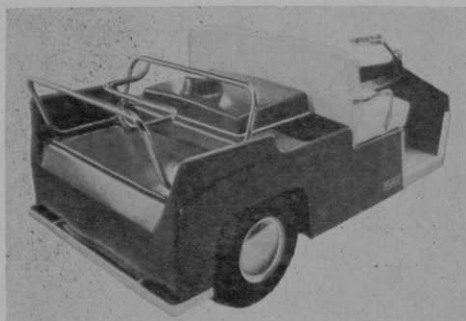

Chamberlin Offers Two Golf Cars

The "Nassau Renter" Golf Kar, made by Chamberlin Metal Products, 2226 Wabansia ave., Chicago 47, operated on gasoline, is said to give 18 or more holes to the gallon. Fuel tank capacity is 4 gals. The "Nassau-Renter" is powered by a 7 hp, Wisconsin air-cooled engine