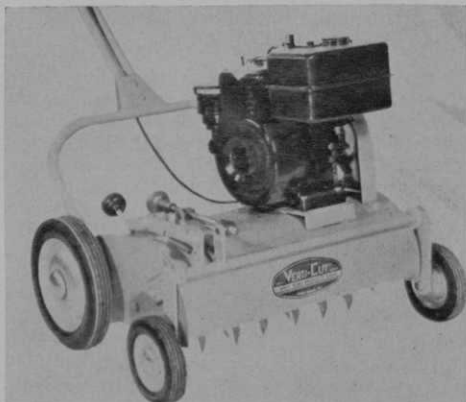

VC-12 Is New Verti-Cut

West Point's VC-12 Verti-Cut mower is a smaller, lower-cost, hand pushed version of the

well known VC-2. It is said to be particularly effective for greens, collars, tees and the nursery. The VC-12 is 26½-ins. wide, weighs 100 lbs., and has 23 oil-tempered spring steel blades with 46 cutting tips. It is available through established dealers of West Point Products Corp., West Point, Pa.