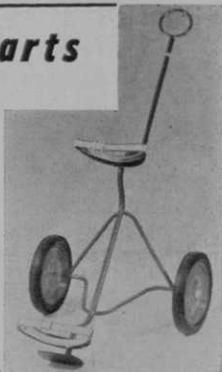

Rental Customers Want These Carts

Rugged — Durable — Minimum Maintenance

Pro designed — Floats like a feather — Comfortable Ring Grip — Removable Handle — Effortless handling. 12" ball bearing wheels—24" tread—weight 15 lbs. Brazed steel tubing — Baked Red Enamel.

$16.00 each in multiples of 4, (4 to a carton) FOB Little Falls, N. Y.

5% discount—cash with order. 2% 10 days—net 30 days.

ALBERT H. BOSBACH

R. D. 2 — Altamont, N. Y.

Sweep All Purpose matting, it is said to be extra tough and durable, resisting spikes and hard wear. The matting is made of a special wear-resistant rubber compound, reinforced with chopped rayon and nylon fibers. As the name implies, it is very easy to keep clean, by sweeping or mopping.