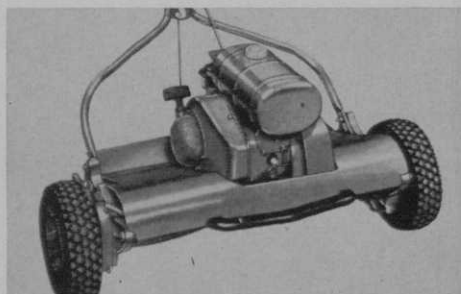

The 12A Model has a conventional "walk-behind" handle but may be quickly converted to a riding mower with addition of the Model 62 Riding Attachment or Model 15 Riding Sulky. It is powered by a 3 hp Jacobsen Hi-Torque engine, has a 26-in. cutting width and "Shear Cut" 6-blade reel. Its widespread wheel base gives the Lawn King remarkable stability on slopes or hills.

See Shopping Guide Ad p 62

Golf Score Cards

**Specializing in Printing for
Clubs and Pros.**

CHARGE CHECK BOOKS
HANDICAP CARDS and PANELS
BAG and GUEST TAGS

(WRITE FOR CATALOG)

VESTAL-MONROE PRINTING CO.

ESTABLISHED 1912

TELEPHONE HARRISON 7-6314

701 S. LA SALLE ST. • CHICAGO 5