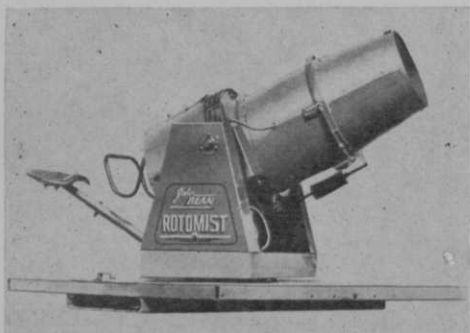

ONLY \$198

FREIGHT PAID

KWIK-BILT, INC. BOX 6834 DALLAS, TEX

WHAT'S YOUR GOLF-CAR PROBLEM?

Getting golf cars for the first time?

Just ask us why

Victor Electri-Cars

are first choice at 805 Clubs
in 44 states

the number of mist sprayers now available from this company for tree protection and sanitation spraying. Model 50 is a low cost machine designed as a separate air unit for converting a high pressure sprayer into a modern air-type mist sprayer. It can be used with any sprayer with a capacity of 1½ gal. per minute or more at 300 to 400 lbs. pressure. It is powered by a 13 hp engine, has a 21-in. axial flow fan that delivers