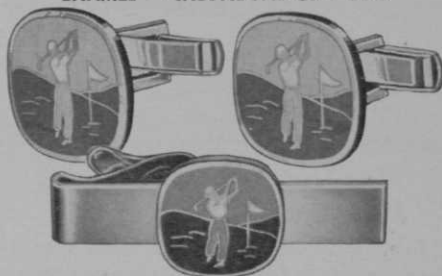

What Do You Need?
Buyers' Service • P. 87

QUALITY GOLF AWARDS

Matching Men's Jewelry Items
in Heavy Gold Plate
THREE COLOR JEWELLERS HARD FIRED
ENAMEL — INDIVIDUAL GIFT BOX

Add 10% F. E. Tax

RW-178 —TIE CLIP	\$1.50
RW-503TT —TIE RACK	1.25
RW-397E —KEY RING	2.25
RW-740D —MONEY CLIP	1.75
RW-503NR—CUFF LINKS	3.75