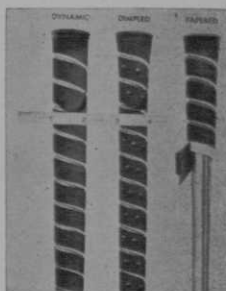

According to the manufacturer, Goodwin Flange-Wrap grips are wrapped without cementing. To change to a larger diameter, it is only necessary to unwrap the grip, add desired listing and re-wrap. The grips fit woods or irons. The three styles are applied with tension for shock absorption. Flange-Wrap is made of suede-like rubber and resists moisture. The grip is made by CSI Sales Co., Solon, O., and sold through pro shops.