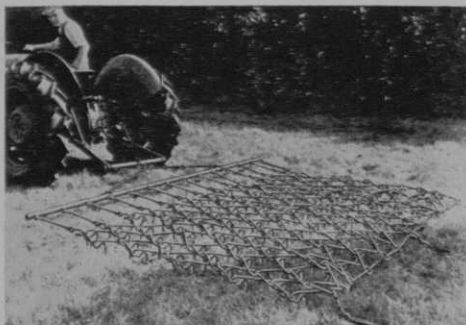

- Easy to set up — **INSIDE OR OUTSIDE** • Back drop 8' wide 9' high • Ensolite pad 4' x 6' • Side nets 8' x 9' .....\$98.00 F.O.B. Factory
- 8' x 9' back drop and Ensolite Pad, without side nets .....\$69.50 F.O.B.

### SOUTH BEND PRODUCTS SALES

1422½ Mishawaka Ave. South Bend, Indiana

Leading Country Clubs  
Use South Bend Golf Practice Nets

### West Point Distributes Fuerst Tine Harrow

The Fuerst Flexible tine harrow is being distributed nationally by West Point Products Corp., West Point, Pa. It has 3½ in. long flexible tines

and is especially useful for seedbed preparation and pulverizing cores after aeration. Fuerst Flexible comes in two sections and the extra-heavy duty model weighs 360 lbs. and heavy duty, 300 lbs. Sections are 10 ft. wide and front can be dragged, tines down, to scarify and rear, tines up, to smooth surface.