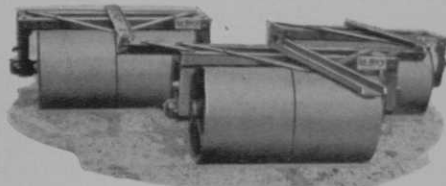

### Le Roy Rollers Built to Prevent Scalping, Twisting

LeRoy cast drum rollers are heavily constructed for hard use. They are cast in one part

with no liquid needed for added weight. Available in 18 and 21-in. dias., they have rounded edges to eliminate scalping and braced steel angle frames to prevent twisting. Axles are one-piece and bearings Arguto hardwood oilless. Rolling widths are 6 to 12½-ins. Single gang units also are available in 4-in. widths. Full information can be had from Le Roy Manufacturing Co., Doylestown, Pa.