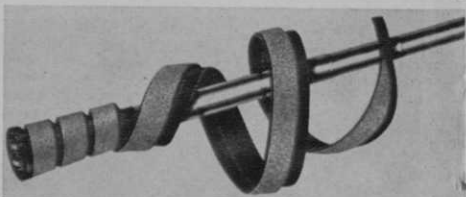

Lady Goodwin Grip Prevents Slipping, Absorbs Shock

The "Lady Goodwin," manufactured by C. S. I. Sales Co., Solon Center Bldg., Solon, O., is especially designed to help women improve their