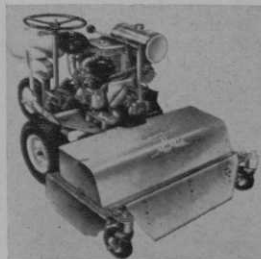

Mitchell Has P.R. Consultant

William F. Mitchell, North Sutton, N. H. golf architect, has appointed Charles C. Caruso & Associates, 77 Summer st., Boston, as his public relations consultant. Mitchell has a "sample" 18-hole course in North Sutton and is planning to open other offices including one in Florida.