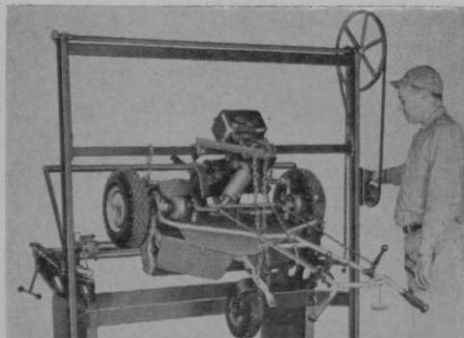

Here Lies the Golfer
Par Excellence

HERE LIES JOHN DOE

ONLY $2.95

Actual Size

New! Sterling Silver Stymie Marker

A handsome way to mark the spot, when your golf ball is in the way. Sterling Silver Stymie Marker, resembles a tombstone. Adds style and individuality to your golf game. Ideal gift for a golfing partner, too. Send only $2.95, tax, postage and engraving included. Satisfaction Guaranteed. Allow 7 days for delivery. Please print name clearly.

CHARM HOUSE • P.O. Box 219-G
Springfield 1, Mass.

Shawnee Inn
SHAWNEE ON DELAWARE
Box 10, Pennsylvania

Championship 18 hole course, delicious food and excellent accommodations at "Summer Golf Capitol of the East." Harry Obitz, professional. Make reservations now. Phone Stroudsburg 140.

F-R-H Develops Hoist for Large Mower Grinder

A lawnmower hoist that simplifies grinding of large fairway mowers is now available from Fate-Root-Heath Co., Plymouth, O. It is de-

signed for the FRH Model 400 and Model 410 sharpeners. Using it, one operator can handle the grinding job. The hoist is attached to the Simplex Grinder at six different points and can handle any Simplex that ever has been built. It is slip-proof with the heaviest load as gear and ratchet indexing provide positive holding action and thus greater safety for the operator.

Whirlwind Creating Production Whirlwind at Toro

Toro's 1959 Whirlwind, the powered rotary with "wind tunnel" mowing, has been so well received, that Toro Manufacturing Corp., Minneapolis, has tripled its manufacturing facilities for the mower. Whirlwinds are in production in Wichita and Davenport in addition to the regular plant in Windom, Minn. Both the 19- and 21-in. rotaries, already shipped or on order, were 50 per cent ahead of 1958 orders in March.

Ferguson Repeats Observations on Ripple Soled Golf Shoes

Marvin Ferguson, USGA green section research coordinator, has reiterated an earlier declaration that ripple sole golf shoes are easy on turf. Writing in the February USGA Journal, Ferguson said that shoe tests will be broadened, but he restated his original conclusions that ripple soles didn't cause any unusual turf wear and didn't have any appreciable effect upon a rolling ball.

It's Listed on Page 125
BUYERS' SERVICE

Monroe FOLDING BANQUET TABLES

Direct Prices and Discounts to Golf Clubs, Lodges, Parks, Hotels, Churches and All Organizations

Manufactured By

THE Monroe COMPANY
12 CHURCH STREET COLFAX, IOWA

WRITE FOR CATALOG

ATTENTION

Driving Range Operators and Distributors. We specialize in rebuilding golf balls with strictly new materials. Satisfaction guaranteed.

WAYNE GOLF BALL CO.

31117 Little Mack Ave.
Roseville, Michigan