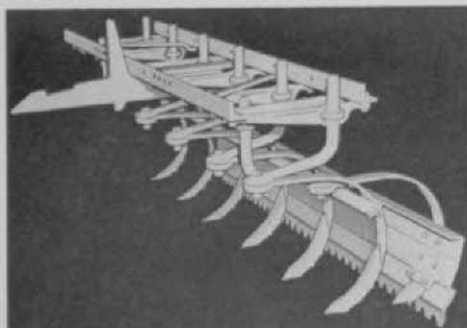

★ SEND TODAY FOR LOW PRICES

Merchants Tire Co., 2710 Washington, St. Louis 3

PRO-GRIP

is prepared especially for the leather grips of Golf Clubs. It gives a firm, tacky grip with light hand pressure, permitting an easy relaxing rhythmic swing. Your Accuracy will improve, you'll feel relaxed—and those "Extra Strokes" will vanish.

the International Harvester Cub and Cub Lo-Boy. The Roseman tool handles four seed bed preparation operations in one — scarification and aeration, levelling and grading, pulverization and finishing. No hand labor or finish raking is required where the raking tool is used.