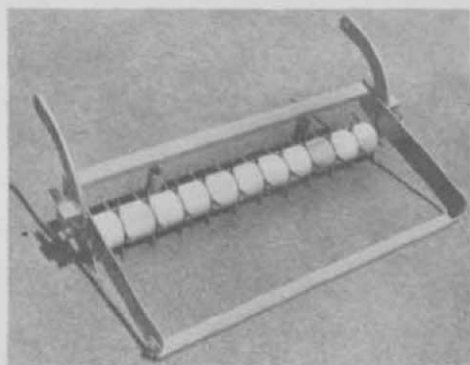

catcher. Steel spikes arranged for 30 penetrations per sq. ft., at maximum depth of 1 1/4 ins., ample to penetrate matting. Does not affect height of cut and unit can be raised for mower cutting only. Details from Jacobsen and Toro greens mower dealers or from the company.

It's Listed in Buyers' Service
See page 79