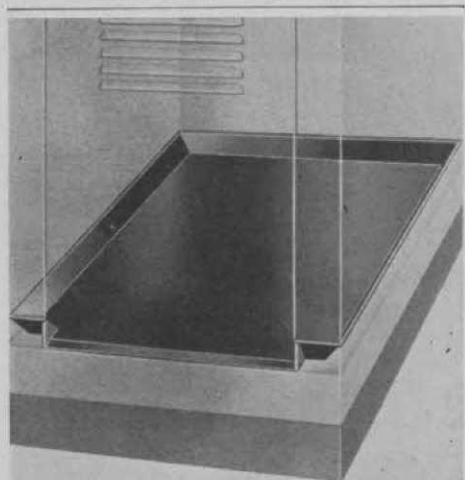

Harry Conner
Professional — Austin Country Club

4 Wheels — Electric

● GOLF ALL DAY
ON ONE
BATTERY
CHARGE

SALES OR RENTAL
JETGO MFG. CO.

Chicago 30, Ill.
Phone: MUIberry 5-1688

RUBBER LOCKER TRAYS . . .

Double locker life by preventing rusted bottom seams . . . Academy rubber locker trays seal out damaging moisture from sweaty apparel, cushion bottoms against impact of clubs, shoes and other hard objects that chip enamel and invite rust and corrosion. Standard sizes molded to fit all lockers. Trays easily removed for cleaning . . . Write for prices, sizes and colors available.