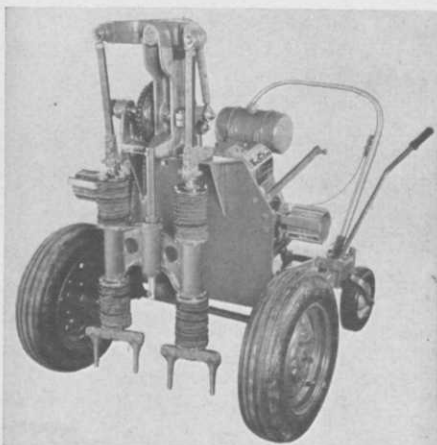

The NEW Model 54 FERGUSON

NIGHT CRAWLER

**GREEN
AERIFYING
MACHINE**

With these 12 important improvements:

1. New, Uni-ball joints at Walker Beam Ends
2. New, Belt Guard and Deep Groove Pulleys
3. New, One-piece Cast Ram Housing
4. New, Airtight Bearing protecting Bellows
5. New, One-piece axle construction
6. New, Jack Shaft Casting for positive alignment
7. New, One-piece Steel Tube Handle
8. New, One-piece Head Casting
9. New, One-piece $\frac{1}{4}$ " Formed Steel Frame
10. New, Heavier Single Main Chain and Sprockets
11. Oilite Bearings throughout Machine
12. Abundantly powered with AKN Wisc. Engine.