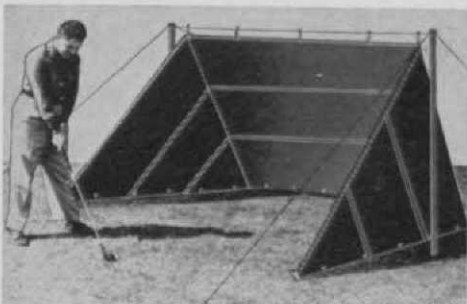

venient installation at a handy spot in the golfer's yard or in warm-up space by a tee.

It is a surprisingly substantial outfit, and weatherproofed. Price is moderate. Sales have been rapid since its recent introduction and it seems to be a very good item for pro shop selling.

SWINGING AROUND GOLF

(Continued from page 31)

at semi-public courses owned by CDFGA members.

J. B. Hood, editor, People's Journal, 7 Bank st., Dundee, Scot., sends attractive colored map of Carnoustie course where this year's British Open will be played . . . Hood says if any members of clubs where Dundee or Carnoustie fellows are pros are coming over this summer he'd