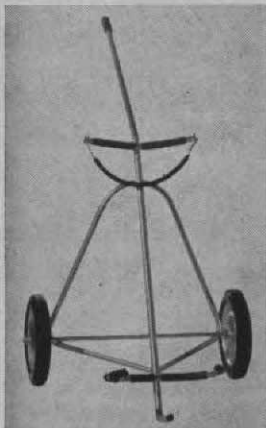

Letter will be sent to you by Dr. William Klomprens identifying the fungus for you.

stronger one-piece cast ram housing, more positive chain and belt alignment, and uni-ball joints on the walking beam are included in the improvements. Change-over kits are available for all previous models. Full particulars from the manufacturer.

#### ROGLO RENTAL CART

ROGLO, Inc., 6838 Milwaukee Ave., Milwaukee, Wis., are introducing a new golf cart for rental purposes. Sturdy and well balanced to take rough going day in and day out, it is of tubular steel construction with brazed joints, aluminum finish, and has solid steel axle. Its 10-in. full ball-bearing wheels are equipped with semi-pneumatic, puncture-proof tires; 20 in. over-all tread. Basket bottom require no straps or adapters. Rubber covered spring fastener holds bag tightly on top. All parts touching bag are covered with plastic tubing to protect it. Weighing but 14 lbs., it is designed for easy rolling. Full information from manufacturer.