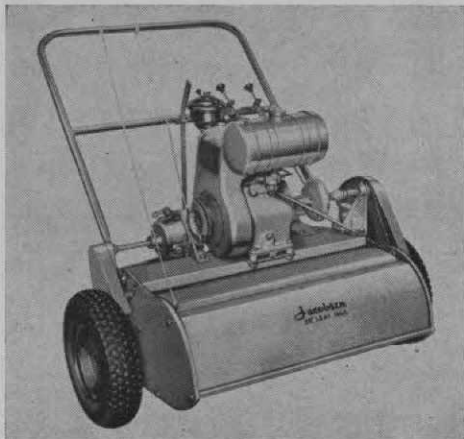

#### ROGLO RENTAL CART

ROGLO, Inc., 6838 Milwaukee Ave., Milwaukee, Wis., are introducing a new golf cart for rental purposes. Sturdy and well balanced to take rough going day in and day out, it is of tubular steel construction with brazed joints, aluminum finish, and has solid steel axle. Its 10-in. full ball-bearing wheels are equipped with semi-pneumatic, puncture-proof tires; 20 in. over-all tread. Basket bottom require no straps or adapters. Rubber covered spring fastener holds bag tightly on top. All parts touching bag are covered with plastic tubing to protect it. Weighing but 14 lbs., it is designed for easy rolling. Full information from manufacturer.

#### NEW MODEL FERGUSON NIGHT CRAWLER

The newest model night crawler green aerifying machine, now in production by the Berrien Tool & Die Co., Inc., Eau Claire, Mich., features 12 important improvements, which add substantially to its sturdiness, efficiency and operating speed. The new model is mounted on a one-piece ¼-in. hot rolled steel frame, has a new,

### JACOBSEN LEAF MILL

Automatically picks up leaves, pulverizes them and returns particles to the soil. Self-propelled with six horsepower, four-cycle gasoline engine. Runs on pneumatic tires at 2½ mph. with chain drive power