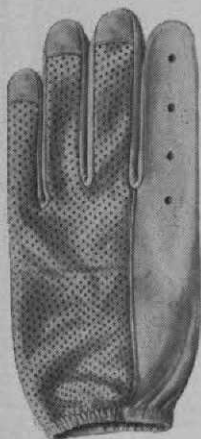

Imported Cape Skin

NYLON SEWN

Longer Wearing . . . Snug Fitting

The New COOL NYLON MESH BACK

Comfortable . . . Long wearing. Comes in attractive Red, Green, Yellow and Tan colors . . . Made of finest Imported Cape Skin.

This
CHAMPION GLOVE
is a sure fire winner.

The Golfers Dream Glove NO-ROLL FINGERS

Patented Nylon Elastex Finger Side Walls prevents rolling of finger ends. Another Champion feature is the elastic "Flexo" wrist band for more comfort. Finest one piece construction of Imported Cape Skin with Champion's Patented vacuum grip palm for a BETTER grip. Golfers really go for this glove.