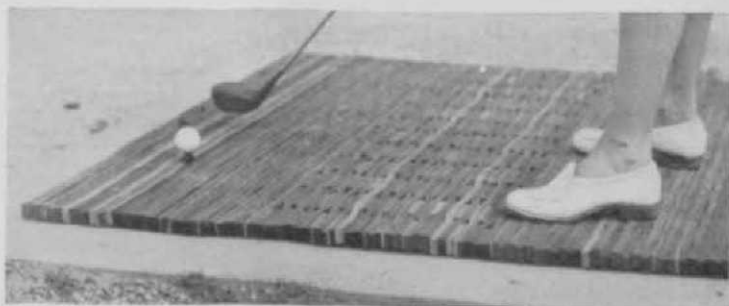

For *More Years of Better Service* insist on

MELFLEX Leaders for the Clubhouse

Mel-Isle Runners
Vinyl Runners
Rubber Range Tees
Landing Mats
Step Treads
Shower Mats

MELFLEX HEAVY DUTY TEE MATS

Made from Airplane bomber tires. . . They outlast all others. . . Lay flat for firm, confident player footing. . . Rugged construction, full 1" thick; reversible for added service. . . Extra reinforced with heavy metal side plates, and No. 9 GA Spring Steel Zinc Coated Special Galvanized Wire used throughout. . . The utmost in carefree tee mat economy. Stock Sizes: 18" x 36" — 18" x 48" — 48" x 48" — 48" x 60" Full 1" Thick.

Your inquiries will receive our prompt personal attention, with no obligation.