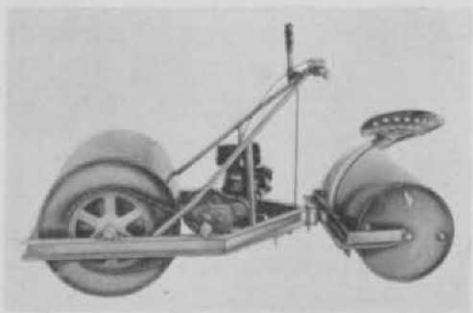

Sturdy and well built, this power roller was expressly designed for economy of

cost and operation. The gasoline engine drives the 1400 pound roller either forward or reverse, at a constant speed selected by the operator who rides comfortably in the sulky roller's bucket seat. Small