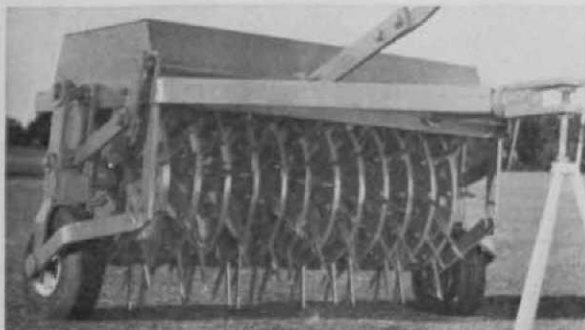

Fred Bowman, Wilson Sporting Goods Co. vp, named associate director of West-

BETTER TURF - THE NATURAL, ECONOMICAL WAY

with the
Improved

PERRY'S Greens Spiker

(PATENT PENDING)

An indispensable implement especially designed for properly, quickly loosening and aerifying soil to encourage abundant, healthy turf development and watering efficiency. In every four sq. ft. 100 hollow, high carbon spoons of lasting durability remove $\frac{1}{2}$ in. plugs of compacted soil to an adjustable depth up to 4 inches — without injury to the turf.

Encourages deeper, healthier, more extensive root growth; permits more efficient, economical water and fertilizer use; keeps greens softer without waste and injury of over-watering. An essential of modern turf maintenance.

The spiking assembly is quickly detached from the frame by removing four bolts. Spoons easy to replace. The tractor drawn Perry's Greens Spiker is transported on its heavy duty rubber tires with lift bar handy for operation from driver's seat.