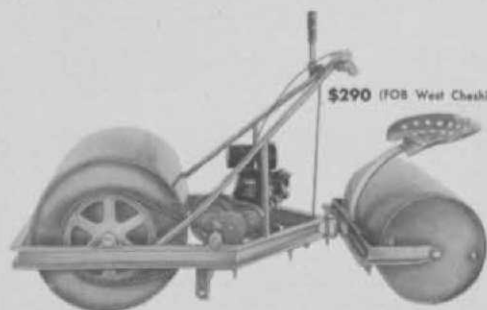

$290 (FOB West Cheshire, Conn.)

NO MORE GREENKEEPING HEADACHES

Green, tee and fairway turf is no problem. Not with the Con-Sol Power Roller. Rolls at walking speed. Turns on a dime. Backs up. Takes bunkers and roughs in stride. And does as good a job on walks and parking lots. Ride as you roll — without a huge investment.

1400 pounds, with ballast and operator. On dual rollers. Gasoline driven. Manual speed selector. Reverse gear with automatic safety release. Tiller controls. Girder frame. Sulky roller detaches at king pin. Bronzool bearings with Alemite fittings. 24" wide. 24" front roller diameter. 18" Sulky roller diameter. Carts on any truck or trailer. Workmanship fully guaranteed.

See your nearest dealer or write direct.