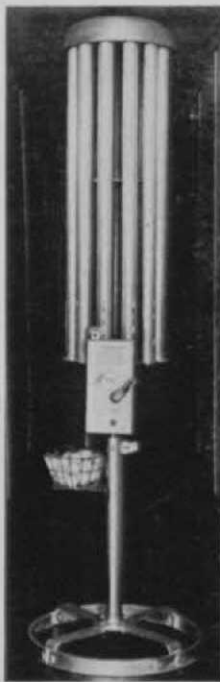

NEW GRAVELY ROTARY SAW

Gravelly Motor Plow and Cultivator Co., Dunbar, West Va., has added a new two-position, power driven rotary saw attachment to the line of labor-saving tools for use with the 5 HP Gravelly Tractor. A