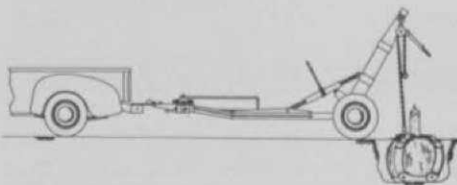

As a home club pro Jug was an exceptionally good merchandiser and worked the selling nicely into his lesson and tournament activities.

NEW CONTINENTAL TREE MOVER

Handling trees with 50" diameter balls and weighing up to 1½ tons is a simple operation for greenkeepers, landscape contractors, and nurserymen using the new Continental Tree Mover. Three-wheel suspension affords exceptional mobility to reach trees heretofore inaccessible, and to