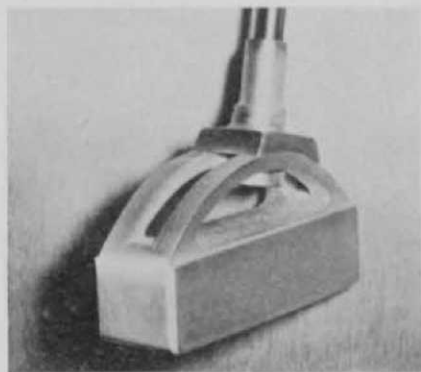

JAMES GILMORE HARRISON

Golf Course Architect

Either Contract or Fee

R. D. #3, Box 372
Phone — Valley 3225

Turtle Creek, Pa.
Suburb of Pittsburgh

David Gill

GOLF COURSE ARCHITECT
ENGINEER and CONSULTANT

PLANS • SUPERVISION • SPECIFICATIONS

phone ANdover 3-5049
35 East Wacker Drive Chicago 1, Illinois

hillside stability or working in confined areas. The frame is welded off center to the boom and cradle. The front wheel swivels permitting maximum mobility and swings up out of the way during long hauls when hitched to car or truck. Rear wheels are adjustable from 52" to 64" wide tread. A demonstration of the Continental Tree Mover can be arranged and prices and literature are available by writing The DoALL Company, Des Plaines, Ill.

NEW PUTTER ADJUSTS TO STANCE

"Tru-Put," a new mallet-head type putter with adjustable shaft, is attracting wide attention with its accurate puttability. The appeal to the "green-jinx" player is Tru-Put's adaptability to his best stance. Autographed by "Bucky" O'Connor, U. of Iowa Golf Coach, who says, "I am proud to

autograph this new putter; I have followed its design and know it's good." Pro prices and descriptive literature from the manufacturers: Putnam Products, Inc., 727 S. Dubuque St., Iowa City, Ia.

NEW GOLF SHIRT FOR PRO SHOPS

Through pro shops only, Brill of Milwaukee, specialists in athletic wear for a half-century, are offering Golfknit, a new and different golf shirt that never needs care. The new shirt, in six muted colors to match with slacks, is made of cool rayon fabric reinforced with long-staple cotton to absorb perspiration. Two high-set pockets keep smokes and tees from spilling. Called "the shirt that lives at the club," Golfknit never needs dry cleaning or extra