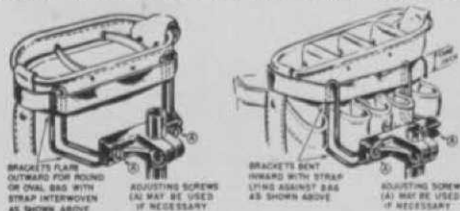

NEW YORK, N. Y.

EDERER, NET CHIEF, DIES

Louis B. Ederer, 79, pioneer in making golf practice nets, died Feb. 28 at Evanston (Ill.) hospital. Mr. Ederer had been president of R. J. Ederer Co. since 1919 and before that was associated with the old organization which does a world-wide business in sports and fish nets. He is survived by his widow and two sons, Eugene and Clarence.

McCLAIN ADDS POWER UNIT TO SPIKER AND PERFORATOR

The new McClain Power Spiker and Perforator exhibited at the NGSA Conference and Show in Boston met with popular acclaim by greenkeepers and turf officials attending the four day meeting. The Spiker and Perforator, well known as a turf conditioner for putting greens for years has been pulled by hand or attached to light tractors for easier movement. The company now offers a new completely powered outfit which gives faster operation and saves labor. Owners of Hand Spikers will be interested to know that it is possible to attach the new power unit to their present Spiker and transform it into a fully powered unit at small cost. Complete details from McClain Bros. Co., Canton 2, O.

K-KART FEATURES NEW BRACKET

Morris Kunkle, of Kunkle Industries, Chicago, Ill., manufacturers of the K-Kart collapsible golf bag carrier, advises their 1950 model K-Kart has incorporated a practical wire bracket that can be used for either individual pipe-organ compartment bags, or the standard type bags. The new

bracket assures a perfect fitting of the top portion of the bag, whereby no pressure is placed on the tubes, and the metal has no chance to mar the clubs. Full information will be supplied by the manufacturer at 2358 Clybourn Avenue, Chicago 10, Ill.

NEW EQUIPMENT ADDED TO WORTHINGTON LINE

The Worthington Mower Co., Milwaukee, Wis., has added new equipment for golf course use in addition to improving and

WILLIAM F. GORDON

Golf Course Architect

Member
American Society of Golf Course Architects

Doylestown,

Pennsylvania

ALFRED H. TULL

Golf Course Architect

209 E. 49th Street

NEW YORK 17, N. Y.