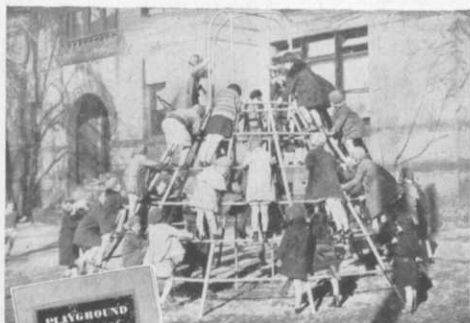

BURKE-BUILT *Climb-A-Round*

Send for 60 Page Catalog H

OF **BURKE-BUILT**

PLAYGROUND EQUIPMENT

including: Climbing Structures, Swings, Slides, See-Saws, Merry-Go-Rounds, Turning Bars, Horizontal Ladders and many other items.

BURKE-BUILT playground equipment has the approval of park and playground officials throughout the country . . . it is designed to give maximum recreation enjoyment in safe healthful play.

THE J. E. BURKE COMPANY

FOND DU LAC

WISCONSIN