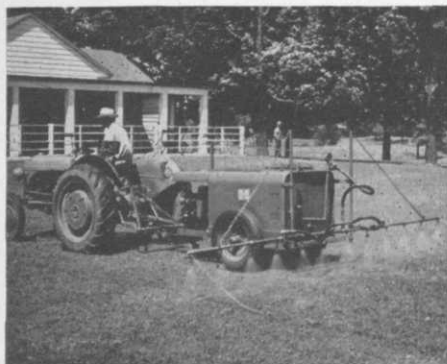

Ridding your fairways and roughs of annoying, unsightly weeds is easy with an efficient John Bean Golf Course Sprayer. One club manager estimated it would take three years to hand-weed his eighteen hole golf course—a Bean Golf Sprayer did the job in less than 40 hours.