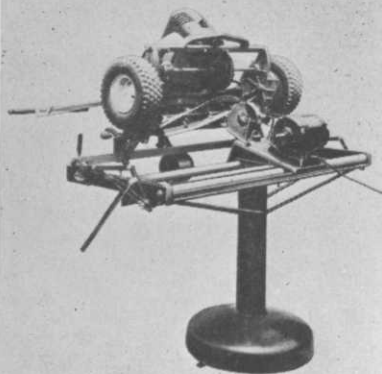

ALL Your Mowers Precision Ground with a MODERN MOWER SHARPENER

ANY Mower EASILY Sharpened (5-inch Edger or 36-inch Power Mower) in 10-20 minutes with a MODERN LAWN MOWER SHARPENER. NO DISMANTLING . . . Handles, Rollers, Wheels AND Motors need NOT be removed to sharpen ANY Mower. NO hand FILING needed! . . . MODERN precision grinds to the very ends of BOTH left or right reel blades. SAME brackets hold bottom knife for scissor-sharp MATCH! NO EXTRA ATTACHMENTS NEEDED! Order NOW! ONLY $241.50 (less motor) F.O.B. Pasadena. (1/2 or 1/4 H.P. single phase motor recommended.)

MODERN MANUFACTURING COMPANY
160 N. Fair Oaks Pasadena 1, California

HENRY

means the finest in
BALL WASHERS

Here are the reasons why:

—quick, thorough cleaning with no harm to cover paint . . . more popular with players because of ease and slop-proof operation . . . easy to drain and refill . . . trim and attractive in appearance. Unbreakable steel jacket is rust proofed; no rotten brushes requiring frequent replacing.

HENRY BALL WASHERS give years of efficient service. The use of Allen Tee Screws makes them theft proof.

BALL WASHER.....$12.75
Tee Data Plate.....$ 1.25
Waste Paper Container 2.35
Complete Tee Ensemble.....$16.35

Enclose Score Card when ordering Tee Data Plates.

**PRICES F.O.B.
ELM GROVE, WISC.**

Manufactured by
GOLF & GARDEN EQUIPMENT CO.
BLUE MOUND RD., ELM GROVE, WISCONSIN