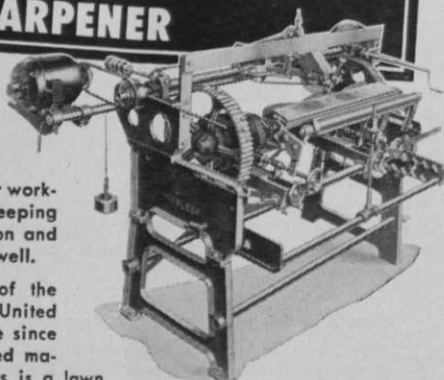

SAVE MOWING TIME and LABOR with a PEERLESS SHARPENER

Keeping fairways and greens neat and trim is a difficult job that can be made easier when mowing equipment is kept smooth-running and sharp. A Peerless Sharpener in your workshop helps simplify the task of keeping your course in top playing condition and saves mowing time and labor as well.

The Peerless, a product of one of the oldest grinder manufacturers in the United States, has been the popular choice since 1909. Precision-built by experienced machinery manufacturers, the Peerless is a lawn mower grinder using a fast cutting grinding wheel . . . puts a keen cutting edge on any type of mowing equipment . . . pays for itself by reducing course maintenance costs to a minimum.

Complete information is available without obligation . . . write today.

Works with
Any Mower

Easy, Simple
to Operate

Accurate
and Durable

A Keen
Cutting Edge
Every Time

The FATE-ROOT-HEATH Company
DEPARTMENT D-1 PLYMOUTH, OHIO

PEERLESS SHARPENERS

The Popular Choice

Since 1909