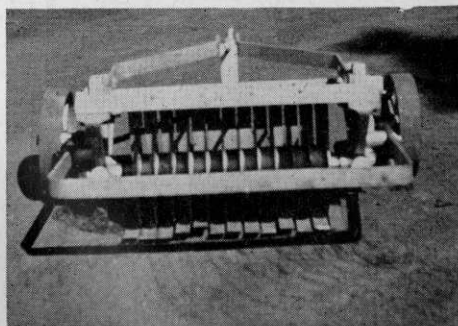

NEED SUPPLIES and EQUIPMENT?

Read the ads for the best buys.

**A New, Better Cultivator
GREEN DRAGON**

Opens up and aerates packed areas — Makes top-dressing and fertilizer accessible to root bed — removes grain — easy to operate without interference to turf surface.

Illustration shows cultivating position. Weights on tray over axle regulate depth of cut. Circular knives made of fine knife steel. A real machine.

Manufactured by FRED BUEL, Woburn, Mass.

Write for price and literature to manufacturer or your Worthington Mower Co. Distributor.