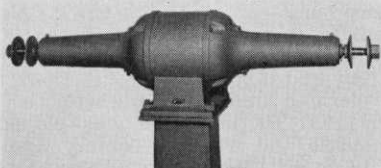

Invincible Sports Nets

HOME OFFICE: 540 ORLEANS ST. • CHICAGO

STANDARD'S "CLUB MASTER" — The Standard Electrical Tool Co., 2488 River Rd., Cincinnati 4, O., in its Club Master club cleaning outfit has an item of equipment in high favor at pro shops. The motor is 1 hp. Distance of 37 in. between the wheels is ample to allow two boys to clean clubs at the same time. The spindle is mounted on 4 ball bearings. Spindle height is 39½ in. Size of base at bottom is 13 in. by 16 in. Price of the Club Master is \$150 FOB, Cincinnati. When ordering pros should specify voltage, cycles and phase.