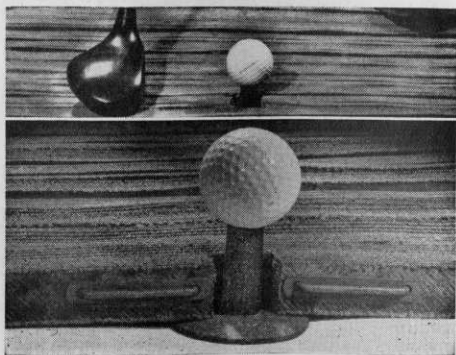

Invincible Sports Nets

HOME OFFICE: 540 ORLEANS ST. • CHICAGO

STANDARD'S "CLUB MASTER" — The Standard Electrical Tool Co., 2488 River Rd., Cincinnati 4, O., in its Club Master club cleaning outfit has an item of equipment in high favor at pro shops. The motor is 1 hp. Distance of 37 in. between the wheels is ample to allow two boys to clean clubs at the same time. The spindle is mounted on 4 ball bearings. Spindle height is 39½ in. Size of base at bottom is 13 in. by 16 in. Price of the Club Master is \$150 FOB, Cincinnati. When ordering pros should specify voltage, cycles and phase.

**KOSAR DRIVING TEE
RANGE TEE
EASIER — FASTER — CLEANER**

The THRIFT TEE for Driving Tee Mats

Increases range income by speeding up play 25% to 40%

★ Easy convenience adds to player enjoyment ★ Saves peg tee waste ★ Eliminates broken tee litter and cost of removing it.