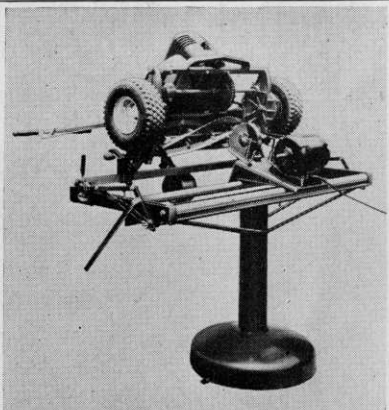

ALL Your Mowers Precision Ground with a MODERN MOWER SHARPENER

ANY Mower EASILY Sharpened (5-inch Edger or 36-inch Power Mower) in 10-20 minutes with a MODERN LAWN MOWER SHARPENER. NO DISMANTLING . . . Handles, Rollers, Wheels AND Motors need NOT be removed to sharpen ANY Mower. NO hand FILING needed! . . . MODERN precision grinds to the very ends of BOTH left or right reel blades. SAME brackets hold bottom knife for scissor-sharp MATCH! NO EXTRA ATTACHMENTS NEEDED! Order NOW! ONLY $241.50 (less motor) F.O.B. Pasadena. (1/3 or 1/4 H.P. single phase motor recommended.)

MODERN MANUFACTURING COMPANY
160 N. Fair Oaks Pasadena 1, California

for this able, genial citizen. . . Southwest Kansas GA, suspended during the war, is reorganizing with 15 clubs.

Presidents, greenkeepers and house chairmen of Long Island clubs met at Rockville CC, May 21, by invitation of Fred Marsh, Long Island GA pres., for a discussion of operation problems. . . About 200 Negro golfers are expected at Denver's Wellshire muny course for 72-hole 10th annual Central States GA championship.

McCracken, Ks., golfers building their own course. . . Robt. Dean is new mgr., Hempstead (L.I., N.Y.) GC. . . Shinnecock Hills, Southampton, N.Y., built in 1894 the first 18-hole course in the U.S. . . . R. A. Noble, new mgr., Delaware CC, Muncie, Ind. . . Rowland B. Armacost is new pro-gkpr., Wahconah CC, Dalton, Mass. . . Baton Rouge (La.) CC expects redesigned second 9 holes to be in play this summer. . . Bert Stamps, winner of the Jap Open while a member of the army of occupation, is Baton Rouge's new pro. . . Henry Castillo switched from the Baton Rouge club to become pro at Abbeville (La.) CC.

Tom Robbins, New York mgr. for McGregor's, is puffing out his manly chest on account of having become twice a grandfather recently. . . Mrs. Lester Davis, daughter of Mr. and Mrs. Robbins, gave

LOOK! . . . IT'S BALL BEARING!

A new Double Rotary with ball bearing action — easy-running, long-wearing, distance-covering. It's the proved Double Rotary principle of a moving line of water (like raindrops; not a mist) that allows all the water to soak in. No waste of water.