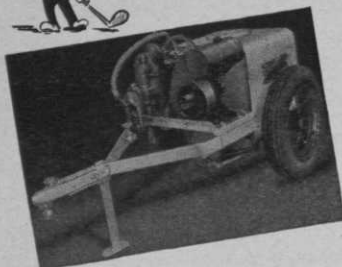

Farquhar

IRON AGE

FARM EQUIPMENT DIVISION