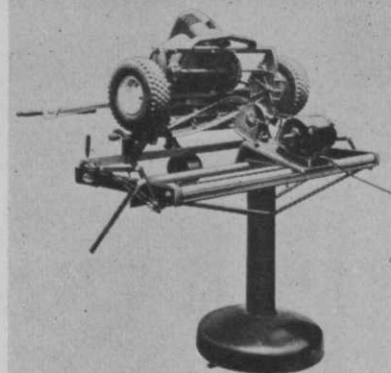

### ALL Your Mowers Precision Ground with a MODERN MOWER SHARPENER

ANY Mower EASILY Sharpened (5-inch Edger or 36-inch Power Mower) in 10-20 minutes with a MODERN LAWN MOWER SHARPENER. NO DISMANTLING . . . Handles, Rollers, Wheels AND Motors need NOT be removed to sharpen ANY Mower. NO hand FILING needed! . . . MODERN precision grinds to the very ends of BOTH left or right reel blades. SAME brackets hold bottom knife for scissor-sharp MATCH! NO EXTRA ATTACHMENTS NEEDED! Order NOW! ONLY \$241.50 (less motor) F.O.B. Pasadena. (1/3 or 1/4 H.P. single phase motor recommended.)