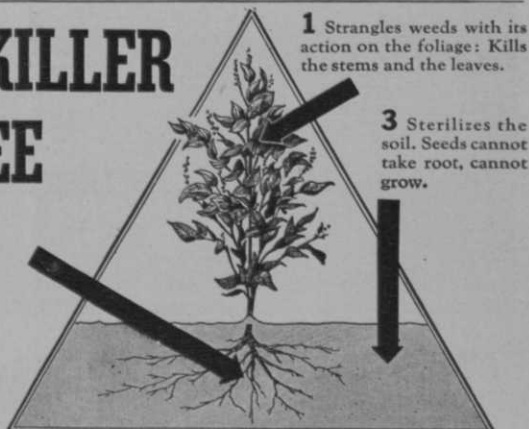

### PIPER'S VELVET BENT

1944 CROP  
99.12% PURE

High germination

Write for quotations on this and other bents and grasses for greens and fairways.

**ASSOCIATED SEED GROWERS, Inc.**

Atlanta 2 - Indianapolis 4 - Los Angeles 21  
Memphis 2 - Milford, Conn. - Oakland 7  
San Antonio 6

# DOLGE WEED-KILLER DOES ALL THREE

2 Works down deep, penetrates roots. They cannot send up sprouts again. Weeds stay dead.

*Place Requisitions Now!*

Let Dolge lessen your labor situation by chemically controlling your weed problems. One man with *Dolge Weed-Killer* can often accomplish as much as six with hoes. Unwanted growth in sand traps, tennis courts, parking areas, drives, walks, gutters—thistle, nettles and briars in the rough are chemically destroyed. Limited quantities expected, so place your order today. Write for Booklet GD.