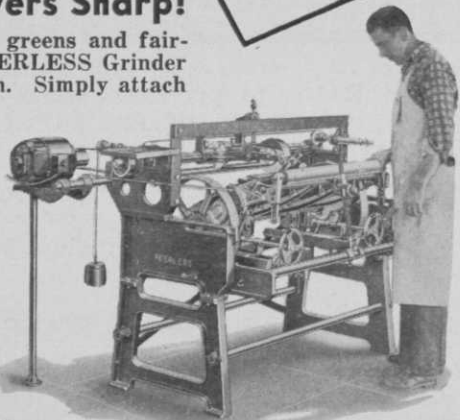

PRIZE WINNING GREENS AND FAIRWAYS

Peerless Grinder Keeps Mowers Sharp!

Are you satisfied with the condition of your greens and fairways? If not, look to your mowers. A PEERLESS Grinder will keep all cutting units in perfect condition. Simply attach to light socket—easy to operate—accurately sharpens all types of mowers, power mowers and tractor units in half the time required by ordinary methods. Users include many of America's largest and finest clubs. Send post card today for free bulletin and prices.

THE FATE-ROOT-HEATH CO.
401 BELL STREET • PLYMOUTH, OHIO

Manufacturers of the
SILVER KING
GOLF COURSE TRACTOR

SEND POST CARD FOR FREE BULLETIN!

DOUBLE ROTARY SPRINKLER

Your Best Defense Against Hot, Dry Weather

Get the extra advantages of a Double Rotary Sprinkler. Two nozzles give greater coverage. One stream hits the wheel and is broken into rain-like drops which are delivered in a rotating line, turning the sprinkler head to cover a large circle. The second stream starts where the first leaves off, adding yards more in every direction. Covers evenly better than a 100-ft. circle under good pressure. Does not wash or pack soil; does not puddle.

**HEAVY DUTY
MODEL H
$12.50**

*Self-operating. Needs no attention.

Better Built—Positive Action—Wind does not affect rotary motion. Scientifically designed and built of finest materials for longer, trouble-free service. Fully guaranteed. Parts available, if they eventually become worn.

*TRY 10 DAYS on your own course under our Free Trial Offer. Order now, or write for further facts.

DOUBLE ROTARY SPRINKLER CO.
816 LOCUST ST. Dept. A KANSAS CITY, MO.

G. S. A. HIGH LIGHTS

of a committee to negotiate with the USGA concerning this difference of opinion.