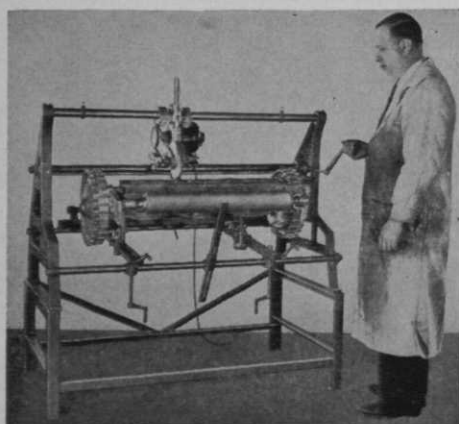

The Skinner Irrigation Co.
415 Canal St. Troy, Ohio

CARPENTER MOWER GRINDER

Grinds bottom knife and reel blades . . . quickly and economically . . . on any power or hand lawn mower, including large power or tractor-drawn units. Precision contact of cutting blades assured. No experience needed . . . no attachments . . . no lapping. The modern, simple method.