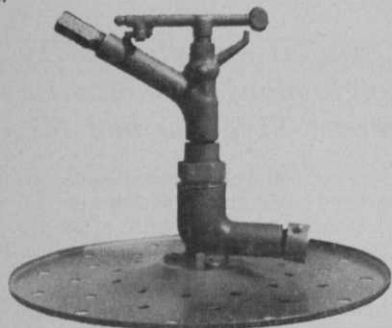

A Message to all Greenkeepers

Your sprinkler troubles are over. No longer will you spend hours each day "fixing" or "adjusting" your sprinklers to keep them going around.

That is true if you buy the latest Perfection with the new, simplified, guaranteed, positive non-clog, non-stop, slow turning drive.

Experts agree that this new driving mechanism is the most simple, rugged, fool-proof, understandable and practical ever devised and you will agree, too, that it is the answer to sprinkler perfection.

The new Hot Galvanize Dipped Disc Bases are far better than any others, the prices are lower by actual comparison and every sprinkler is guaranteed for even distribution, greatest coverage and perfect performance.

Tell your dealer you want to try a new Perfection first or write direct for 10 days free trial.

Don't let any salesman tell you that he has the best unless he has these new Perfections.

When asking for trial state the water pressure it is to operate on, at the sprinkler, or send for folder with full particulars first.

AND! DON'T FORGET THE POPULAR