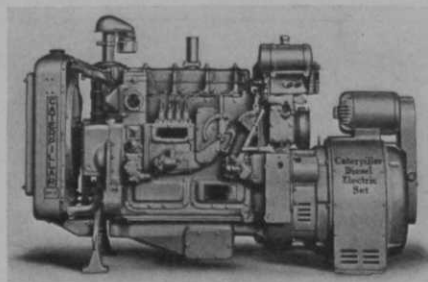

breaker, and from the circuit breaker to the distribution box. The light weight sets need no special bases, but can be set down anywhere and put to work.

All electrical equipment required by the sets is inbuilt, with the exception of a circuit breaker. Eliminating the need for auxiliary equipment makes these units much less expensive than usual type of diesel electric sets available today.

The two sizes are the 34-15 and the 44-20. The former set is supplied in 3-phase, 110, 220 or 440 volts at 15 KW., .8 power factor. It is also available as single phase, 110/220 volts, three-wire type; and 110 and 220 volt two-wire type at 13 KW., .8 power factor.

The 44-20 set is supplied in 3-phase, 110, 220, or 440 volts, at 20 KW., .8 power factor. It is also available single phase, 110/220 volts, three-wire type; and 110 and 220 volts, two-wire type at 18.5 KW., .8 power factor.