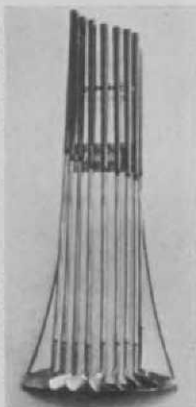

EMERALD FARM, Newton, N. J.
(Growers of Velvet Bent Grass Seed)

EDDIE GARRE, veteran Chicago district pro, has a hunch that blindfolded pupils during instruction will acquire the feel of the golf swing more quickly. He says that he has tried teaching while students closed their eyes and is surprised how quickly they progress in establishing a swing on feel instead of on their unique interpretations of how the golf swing should look.

Garre says an experiment along this line was tried in a group class at the University of Illinois. Half the class was blindfolded and the other started to learn the swing with eyes open. The "feel"

method developed considerably more good golfers than did the "sight" system.

In discussing this subject, Horton Smith related that an oculist once examined his eyes, marvelled that he was such an excellent putter. Horton's explanation is that delicacy of touch must compensate for any defect in vision.

GOLF'S MARKET PLACE

The Kroydon Company, Maplewood, N. J., announce an attractive and space-saving set-up this season for display of Hy-Power balls and Kroydon clubs. Clubs will be shown in two light metal racks—one for holding 9 irons and the other for showing 4 woods.

Racks take up little room and can be screwed to the wall; space can be saved by staggering the stands. Clubs are neatly arranged and are readily accessible to show prospects who like to feel the clubs.

A NEW UNION

A Triple Threat that you can bet,
Even your proverbial pants,
To keep your greens Brown Patch free,
And also free of ants.

- **WOOD RIDGE MIXTURE "21" and FUNGCHEX.** Both products are Calomel Sublimite Mixtures, used from Coast to Coast by leading Greenskeepers to control Brown Patch.
- **CUREX**—An organic turf fungicide with a wide margin of safety. Curex will not shock or discolor turf but will control Brown Patch. Curex contains no fertilizer but stimulates growth, quickly reviving damaged areas.
- **MAGIKIL JELLY**, the original jelly ant bait, "A dose on the surface kills the Queen in the Nest," scientifically developed by Rutgers University and licensed under a patent held by that University.

YOUR DEALER CAN SUPPLY YOU

For complete information and literature, write direct to:

CUREX, INC.

LETHELIN PRODUCTS CO., INC.

THE WOOD RIDGE MANUFACTURING CO., INC.

NEW YORK

SAN FRANCISCO

Plant and General Offices . . . **WOOD RIDGE, N. J.**