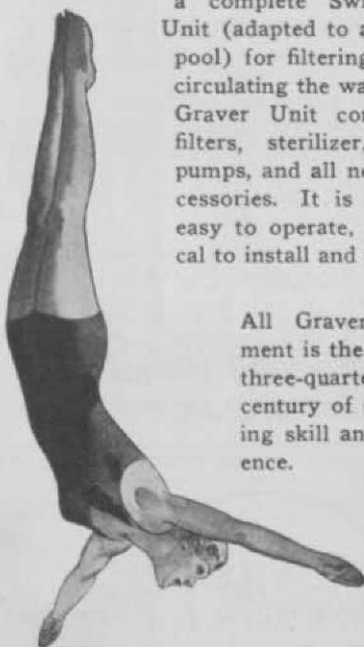

All Graver Equipment is the result of three-quarters of a century of engineering skill and experience.