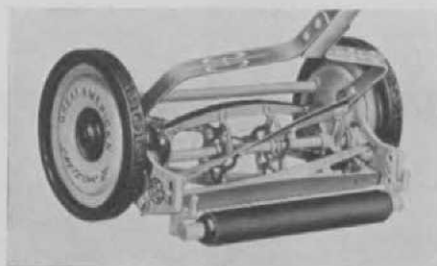

USE THESE QUICKMAIL COUPONS

to get additional information on the products you see advertised in **GOLFDOM**. **QUICKMAIL** makes it easy—and quick—to get full information before you buy. Simply paste coupon on the address side of postcard, put your name and address on the back, and mail. If you write a letter, paste the coupon on envelope or letterhead.

with the club cleaning service offered by the professional. A third deals with arousing interest in the Weekly Sweepstakes of the club, while the three additional cards point out the value of members taking lessons from the club Professional.

While L. A. Young Co. salesmen are going to carry a supply of these cards and give them out on their various calls, the company will be glad to mail them to any professional who would like a set sent him direct.

Complying with a need for a light, quiet, easy-running hand mower, the Pennsylvania Lawn Mower Works, Primos, Pa., recently announced a newly developed lawn mower featuring aluminum construction, rubber tires and rubber covered roller, and a patented single-screw adjustment on each end of the lower blade.

"Our new Great American Meteor," says Pennsylvania's Sales Manager, "was developed in answer to a consistent public demand for a light, quiet mower which would be capable of withstanding the hard

use of day-in and day-out work required by those who have large areas of lawn to maintain.

The mower, which weighs only 35 pounds, one-third less than the weight of conventional lawn mowers, achieves its extreme lightness through its aluminum construction. Lightness is combined with

● **BENT GRASS** ●
BOTH SOD AND STOLONS

Vigorous, healthy stock that develops fine, true putting surfaces. Write for full information.

HIRAM F. GODWIN

Box 122, Redford Sta., Detroit, Mich.

**ATTRACT BIRDS
GET RID OF INSECTS**

● Joseph H. Dodson, America's foremost bird authority, says, "It's good business to attract song birds to your golf course. Why spend money and time for tree and plant sprays when birds destroy injurious insects? Why be annoyed by mosquitoes? One martin consumes 2,000 or more mosquitoes a day; a colony will entirely clear your grounds of these and other flying pests. Other valuable birds are Woodpeckers, Bluebirds, Flickers, Chickadees and tiny Wrens, each with its own special mission."

There is a Dodson house for every useful, insect-destroying bird. The Martin House shown here has 48 rooms. Other sizes from 28 to 90 rooms. Special construction insures perfect ventilation without draft.

Mr. Dodson specializes in creating bird sanctuaries for country clubs and estates. A few of the prominent clubs with complete Dodson bird sanctuaries: Olympia Fields, Westchester-Biltmore, Calumet, Onwentsia.