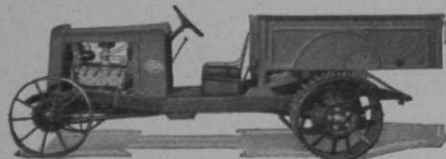

Complete information on all types, either permanent or movable, will be gladly sent on request.

**L. R. NELSON
MFG. CO.
PEORIA, ILLINOIS**

"Stream-Flo" Quick Coupling Valve and Sprinkler. Covers evenly areas 100 to 225 feet in diameter.

THE "OLD FAITHFUL" Sprinkles evenly up to 125 feet.

\$495 UP

F. O. B. St. Paul

STAUDE

GENERAL UTILITY TRACTOR

Used by More than 2000 Golf Clubs

Light weight! Powerful! Speedy! Owners everywhere enthusiastic over its outstanding performance.

The greatest value in all America. LOW first cost . . . LOW operating cost—keep and repair costs hardly noticeable. The Staude represents an investment in permanent satisfaction.

E. G. STAUDE MAK-A-TRACTOR CO.
2696 University Ave., St. Paul, Minn.