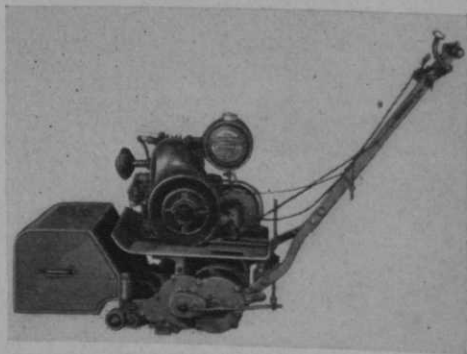

the handle. This is a feature which we have added this year and which is very novel as by hooking the small snap in the ring on the handle bar both the