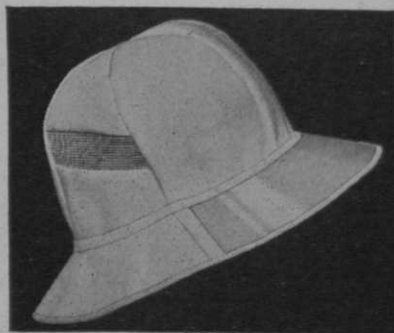

JACKMAN AFTER PRO TRADE ON NEW CONGO HAT

Chicago, Ill.—The 1935 model Congo hat promises to be more in demand this summer than ever before because of several new features. It is made of pre-shrunk white or tan duck, with a green transparent or a white opaque celluloid no-glare eyeshade in the front brim. Breathers in the crown assure free circulation of air around the head for maximum