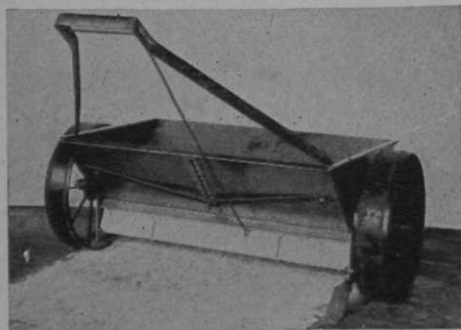

VEG-E-TONIC

ROOT ALL PURPOSE SPREADER

TOP-DRESSING, FERTILIZING, SEEDING

CUT your LABOR COST with this machine. For speed, economy and perfect application it is unexcelled.

THE ROOT MANUFACTURING COMPANY
1051 POWER AVE., CLEVELAND, OHIO

**CREEPING BENT GRASS
SOD AND SOLONS**

Improved Washington Strain From Our Own Nursery. Phone, Write for Full Information.

ROBERT F. ZWERG and SON

Phone: Fairchild 6418
Arlington Heights, Madison, Wisc.

the Silver King meets mowing conditions of practically 99% of the golf courses of the country, the makers say. It is small, light weight, flexible, agile, powerful, economical to operate, and low in first cost.

Tractor comes fully equipped with electric starter, horn and electric lights, thus permitting night mowing, etc. Four-speed transmission; speed range 2 1/4 to 25 miles per hour; V-shape radiator; and large automotive-type steering wheel are other selling points.

Full details concerning prices, demonstrations, etc., may be had by writing direct to the company at Plymouth, Ohio.

**POTTER HAS NEW GOLF GLOVE
AND CLUBHEAD COVERS**

Peoria, Ill.—Harley O. Potter Co., makers of the popular Glovettes for golf use, this year is introducing a new all-weather "True Grip" golf glove. The glove has the same tapered finger construction as the Glovette, which prevents the finger ends from stretching out and rolling back. The True Grip glove retails for $1, with a good margin for the pro.

Potter also brings out this year Indicator clubhead covers, made of leather which is not affected by weather or moisture and which are easily put on or taken off the club. Kind of wood encased is indicated by markings on the covers. Retail price of these covers is 55 cents. Pro margin is good.

**MOTO-MOWER BRINGS OUT NEW
GREENSKEEPER MOWER**

Detroit, Mich.—A new power putting green mower, the Greenskeeper, has been put on the market by The Moto-Mower Co., 4600 Woodward ave. Its makers remark:

"This mower is built of aluminum. The side frames, cutter bar and some other minor parts of this mower are made of Bohn non-breakable aluminum castings.

"Clutch and engine can be operated by the throttle or clutch lever mounted on