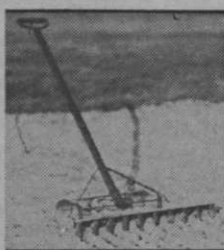

LEVEL-ALL Sand Trap Rake

A Quicker, Better Way to rake traps

Does away with all foot-prints and other trap scars. Level at all times. Forces player to use niblick out of trap. Easily operated—adjustable groove depth.

Write for literature

E. J. BACIGALUPI
32 FORMAN STREET
RED BANK, N. J.

Lime Crest Calcite

(PULVERIZED)

A PERFECT natural carbonate of lime which will do wonders for your grounds and fairways. Will act quickly, because it consists of very finely divided particles in crystalline form. Yet LIME CREST Calcite positively will not injure vegetation and can be applied at any time in any amounts. Influence on the soil is sweetening, so benefits from all applications are permanent.

For lasting, low-cost improvement of golf courses, use LIME CREST Calcite (pulverized).

LIMESTONE PRODUCTS CORP. OF AMERICA Dept. K-5 Newton, N. J.

TORO ISSUES NEW TRACTOR AND MOWER CATALOG

Minneapolis, Minn.—Toro Mfg. Co. will send free on request to those responsible for purchase of course maintenance equipment an informative catalog giving illustrations and complete details of Toro's 1935 fairway mowers and tractors.

The trend today in tractors, says Toro, is very definitely towards lighter weight, more speed, and rubber-tired wheels.

For 1935 Toro has made a number of worthwhile improvements in tractors and gang mowers. New and stronger wheels, larger tires, and greater ease of operation are a few of the improvements built into 1935 machines. For rough cutting, a new sickle bar has been added, which is interchangeable with gang mowers, and permits one machine to be used for both types of work.

DOUBLE-BALANCE FEATURES DUNLOP'S NEW CLUBS

New York City—New features of the Dunlop Gold Cup personal model irons designed by Craig Wood is the double-balanced blade. These irons have a compact flange sole blade with the weight located at the proper impact spot for the club and shot to be played.

Craig has experimented extensively with this idea on duffers and stars and feels that the results of these tests were such that they get the new line off to a flying start as scoring aids for any type of player. He figures that control and power are rightly balanced for performance. Heads of irons are in satin chrome

● BENT GRASS ●

BOTH SOD AND STOLONS

Vigorous, healthy stock that develops fine, true putting surfaces. Write for full information.

HIRAM F. GODWIN

Box A, Redford Sta.,
Detroit, Mich.

R. F. D. No. 3,
Pottstown, Pa.

That Happy Combination of Quality and Economy is offered in our New Broadmoor One-Color Score Card

Produced by a New Process, its price is $21 for 5,000. The card, fully complete and comprehensive, is not small and the stock is heavy.

Samples to clubs on request

JOHN H. VESTAL CO., Printers
703 South La Salle Street - - - Chicago