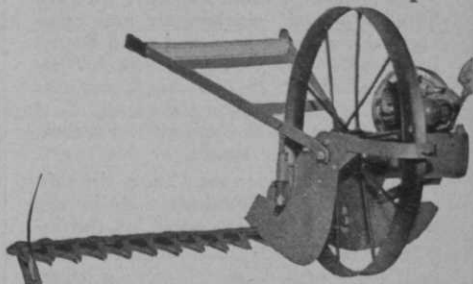

SPALDING TIPS PROS TO PUSH DROMMIE SHOES

New York City—Golf shoes are a "natural" for the pro to push and sell, according to Spalding's. Recognizing how the professional fits into the shoe picture, the Spalding company for 1935 advocates that every effort be made to secure this business. Certainly foot comfort is a vital essential to good golf and maximum enjoyment. No one should have more to say on this point than the pro.

To aid the pro, Spalding's are offering their famous Drommie shoe with detachable spikes. When the spikes wear down they can easily be replaced as refills can be purchased separately. This feature plus the Drommie's waterproofing and other qualities, gives the pro powerful sales arguments.

GOULARD & OLENA HAVE PRACTICAL CATALOG

New York City—Goulard & Olena, Inc. 140 Liberty st., have issued their 1935 catalog of course, lawn and clubhouse maintenance supplies in handbook form which gives in addition to details of the supplies some excellent reference information on course maintenance, horticulture

and tree care. A copy will be sent free to greenkeepers and chairmen on request.

DETROIT MOTOR SCYTHE NOW USING MORE POWERFUL MOTOR

Detroit, Mich.—Twenty per cent more power has been given the Detroit motor scythe, according to its makers, the Detroit Harvester Co., through substitution of a Jacobsen Utilimotor for the power

unit formerly used in this mower, when it was known as the Rawls motor scythe. This added power permits the sickle to saw through growths of weeds and brush that would stall a horse-drawn mower.

The 30-inch wheel is independent of the motor, so that the operator can guide the machine wheelbarrow fashion up and down slopes, over obstructions and around sharp corners. It can be backed up or

Take a Tip

from the friends
and profits they
made last year

Prepare for a big year

with P.G.A. balls

Only the Highest Quality Bears the P. G. A. Name

SOLD BY P. G. A. MEMBERS ONLY

**PROFESSIONAL GOLFERS' ASSOCIATION
OF AMERICA**

General Headquarters: First National Bank Building, Chicago