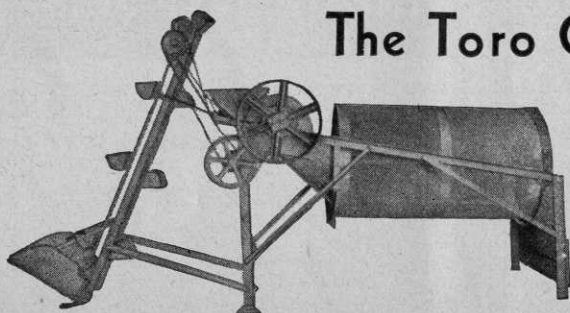

The Toro Compost Machine

Grinds and screens in one operation. Handles the material as fast as your men can shovel it in. Nearly a thousand of them in use at very small up-keep cost. Write for full information.

Toro Manufacturing Co.

3042-3168 Snelling Ave., Minneapolis, Minn.