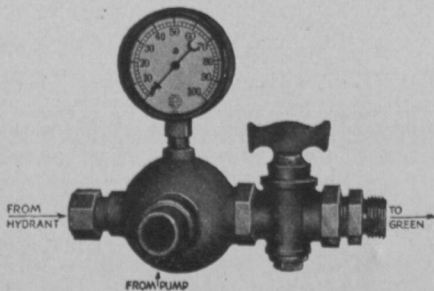

prices are attractive. There are many new features incorporated in these bags.

McCLAIN BROTHERS OFFER SEVERAL NEW ITEMS

Canton, Ohio.—Several ingenious and practical items have been added to the McClain Brothers line of greenkeeping equipment for 1933, prominent among which is the new underground hose locker and the McClain Hydro-Mixer.

The hose locker is a permanent receptacle of heavy steel for hose, sunk to ground level near each green. Within is a revolving metal reel with one-inch hose capacity of 150 feet. Hose is always connected to the water supply. Sufficient length is unwound from the reel, a quick-acting valve is turned on, and after watering is completed, the valve is turned off, the hose reeled back and the self-locking cover of the hose locker closed. Manufacturers point out that hose is always out of sight, protected from the weather, theft and danger from tractors or mowers.

Another interesting addition to the McClain line is the Hydro-Mixer, which is expected to save greenkeepers many dollars in time and labor, in treatment of greens

with fungicides, fertilizers, etc. It is attached to a barrel pump, the hydrant and the hose leading to the green, as indicated in the cut. Chemical solutions are pumped

2 PRODUCTS—VERY IMPORTANT TO EVERY GOLF COURSE

HB GOLF BALL CLEANER FOR THE WASHER and ANT KILLER

HARMLESS TO GRASS

Send for samples and price. Specify Cleaner in Tar or Plain Odor.

HIRSCHBERG BROS., Chemical Supplies
1424 Farwell Ave., Chicago, Ill. Phone—Sheldrake 3451

SEND FOR YOUR FREE COPY OF MOLES AND HOW TO CONTROL THEM

C. E. GRELE, Green Hills, Portland, Ore.
Manufacturer of the ACME MOLE TRAP
Most Efficient Mole Trap on the Market

Mephacide

A new Scientific Preparation for the Control of

BROWN PATCH

and other fungi that attack grass and plants

Arthur Boggs & Company
Willoughby, Ohio

Hyper-VELVET-bent SEED
94% Pure - Germ. 88%

"ten million to the pound"

HYPER-HUMUS CO. of Newton, N. J.
Write us for name of nearest dealer

TWO COMPLETE SYSTEMS OF GREENS FORMS

WESTCHESTER SYSTEM FOR WEEKLY PAYROLLS
MURRAY SYSTEM FOR SEMI-MONTHLY PAYROLL

Eliminate Guesswork on Maintenance Costs

THESE ARE IN DAILY USE IN HUNDREDS OF CLUBS
SAMPLES GLADLY FURNISHED YOUR CLUB

JOHN H. VESTAL COMPANY
PRINTERS, SPECIALIZING IN GOLF
703 SOUTH LA SALLE STREET CHICAGO