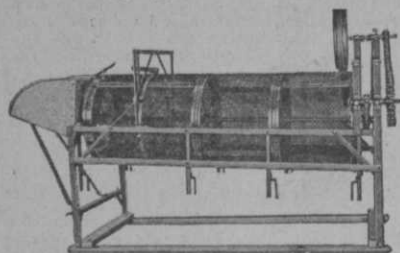

COMPOST-**Rotary Screens**-SOIL
CONVERSE

F. S. CONVERSE CO. Box B, JOHNSON CITY, N. Y.

MOST EFFICIENT ON THE MARKET
SAFE :: SURE :: SMALL
EASILY SET :: RUSTPROOF

THE

AT \$2.00 EACH
postpaid

"CME"
MOLE TRAP

Firestone says, with consideration given to clearance, over-all contact, ground contact and other factors. Its design is claimed to make the tractor stable and eliminate wobble.

Among claims advanced for tractor operation with this tire are decreased fuel consumption, increased versatility, improved traction on soft turf or fields, higher operating speed, increased comfort for operator and longer life of equipment due to cushioning protection of the low air pressure.