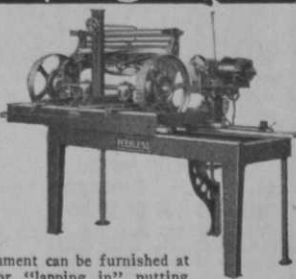

The Peerless Mower Sharpener

NEW MODEL D

Grinds all type of power-driven, fairway, putting green and hand mowers without removing mower wheels or reel knives. Carriage has travel of 42 inches. Grinds with amazing speed and accuracy. 6-inch grinding wheel driven by 1/3 H.P. motor and V belt. Very quiet running.

A Reconditioner Attachment can be furnished at an additional price for "lapping in" putting green mowers with emery paste. This Attachment can be quickly clamped to the Sharpener by two clamps. Write for Catalog.