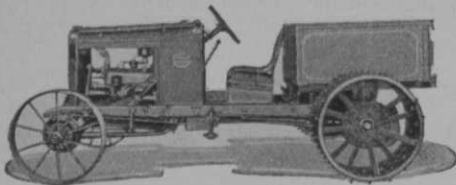

Using the most powerful frame, double sets of tempered steel cut gears in oil tight cases, Timken Bearings—it lasts longer.

PRICES ATTRACTIVELY LOW

Write for descriptive literature and prices on Fairway mower equipment and tractors. Thousands of NATIONAL mowers have satisfied owners covering every state.

## STAUDE General Utility TRACTORS

Manufactured continuously since 1916 and sold on a money-back guarantee.

E. G. STAUDE MAK-A-TRACTOR CO.  
2696 University Avenue  
St. Paul, Minn.

Priced  
\$495  
to \$725