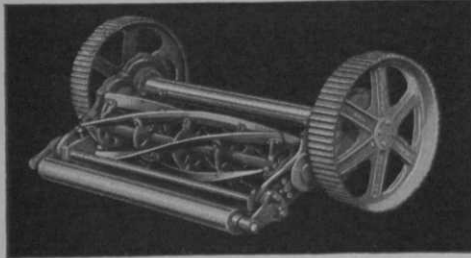

## NATIONAL MOWER CO.

839 Cromwell Avenue St. Paul, Minn.

Where rugged endurance, sturdiness, and quality come first, the latest 1932 Model National Heavy Duty Fairway mower will meet your severest problem.

Using the most powerful frame, double sets of tempered steel cut gears in oil tight cases, Timken Bearings—it lasts longer.

PRICES ATTRACTIVELY LOW

Write for descriptive literature and prices on Fairway mower equipment and tractors. Thousands of NATIONAL mowers have satisfied owners covering every state.