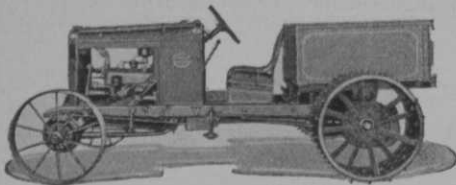

CRESCENT GARDEN TOOL CO. BUSHNELL, ILL.

NATIONAL MOWER CO.

839 Cromwell Avenue St. Paul, Minn.

Where rugged endurance, sturdiness, and quality come first, the latest 1932 Model National Heavy Duty Fairway mower will meet your severest problem.

Using the most powerful frame, double sets of tempered steel cut gears in oil tight cases, Timken Bearings—it lasts longer.

PRICES ATTRACTIVELY LOW

Write for descriptive literature and prices on Fairway mower equipment and tractors. Thousands of NATIONAL mowers have satisfied owners covering every state.

$\frac{1}{3}$ of America's
Golf Courses
Use One or More

STAUDE General Utility TRACTORS

Manufactured continuously since 1916 and sold on a money-back guarantee.

E. G. STAUDE MAK-A-TRACTOR CO.
2696 University Avenue
St. Paul, Minn.