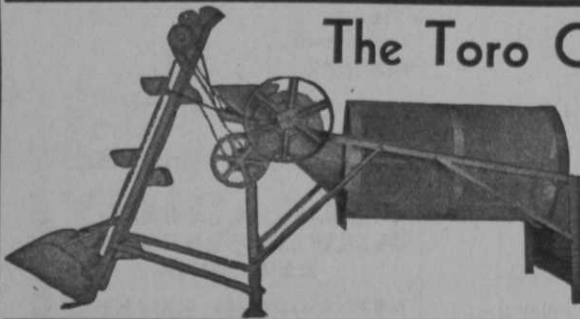

Code-ball has the sanction of the A. A. U. and a standard set of rules and regulations governing the method of play has been issued.

Chicago, Ill.—Owen J. Nolan, for 20 years with Albert Pick-Barth Co., has been made general manager of the Hubbard Portable Oven Co., 1134 Belden ave. Nolan is pushing the good "in" Hubbard ovens already enjoy at country club bakeries.

SUPER FLASH PAINTLESS BALL ARRIVES ON MARKET

Chicago, Ill. — The new "Super Flash" paintless golf ball, retailing for 75 cents, has made its appearance in the larger office to which John Wanamaker's Chicago wholesale golf department has been moved, Room 1409, Kimball building, 25 E. Jackson. The new address is a half block away from Wanamaker's former branch in the Lytton building.

George Braid, Chicago branch boss for Wanamaker, says the new Super Flash paintless is one of those great things that sell by test in the absence of words glowing enough to do it justice. At any rate, the balls are going as fast as George can get them.

John Anderson, manager of Wanamaker's wholesale golf department, recently visited Chicago and reported that returns to the pro and player contests offering trips to Scotland are tumbling in from all over the country. Golf business, said Anderson, is satisfactory considering weather conditions early this season.

The Toro Compost Machine

Grinds and screens in one operation. Handles the material as fast as your men can shovel it in. Nearly a thousand of them in use at very small upkeep cost. Write for full information.

Toro Manufacturing Co.

3042-3168 Snelling Ave., Minneapolis, Minn.