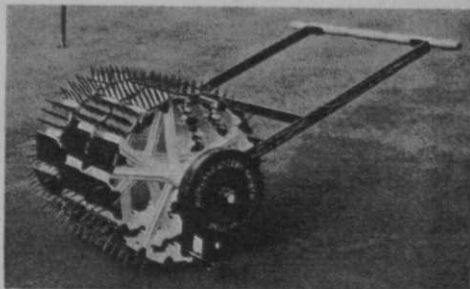

Richland greens spiker

out the extra weights the Richland Green spiker weighs 400 pounds. The weight is carried on the spikes so there is no rolling effect. Transport wheels for conveniently taking the spiker from one green to another are provided. This arrangement and ability to operate backward and forward makes possible a great saving in time, state the Richland people.