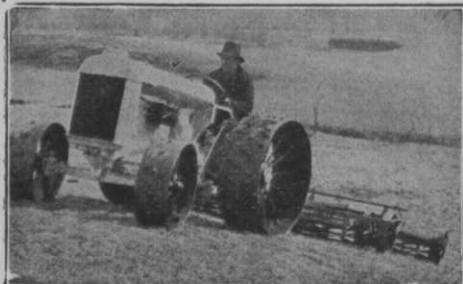

GOLF WHEELS FOR FORDSONS

The R. H. Golf Wheels are stronger, rims do not bend, 50% better traction, easier steering, and rounded edges.

Many clubs are replacing old wheels with these stronger and better wheels.

Sold in singles, pairs or full sets. Immediate shipment. If your Ford or equipment dealer cannot supply, write direct.

R. S. HORNER (Mfrs.) Geneva, O.

MAKES SPECIAL AUTO-SCALE FOR CLUB MATCHING.

Toledo, Ohio.—A golf club classifying auto-gage has been perfected by a local manufacturer of precision devices.

With this device it is claimed possible to select a balanced set of clubs from stock; select and match a club to any set; exactly duplicate a club; or replace a broken club by mail if the weight and balance of the original club are known.

The handle end of the shaft is placed