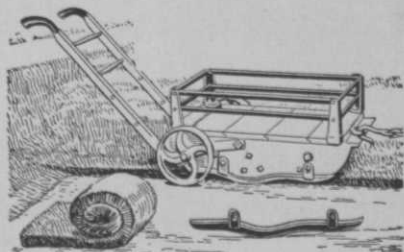

STANDARDIZE ON STANDARD GOLF COURSE EQUIPMENT

It's a certain sign of good greenkeeping and greatly adds to the proper maintenance of the course.

CUTS TRUE HOLE CUTTER

An entirely new hole cutter that combines every possible advantage—yet is low in cost. Operates perfectly for years—stays sharp longer.

Price Complete \$7.00

THE COMPLETE STANDARD LINE

Steel Flag Poles—Aluminum One Piece Hole Rim—Tee Markers—Fairway Signs—Bag Racks—Parking Signs. Special Signs. Write today for complete information.

STANDARD MFG. CO.
CEDAR FALLS IOWA

THE RICHMOND SOD CUTTER

A PROFITABLE time and labor saver that gives a neater job of sodding. Cuts a strip 14 inches wide; adjustable, uniform thickness; any length desired. Makes a smoother, firmer turf especially on embankments. Made for either horse power or tractor.

The Richmond Sod Cutter truly pays for itself in a day—Write us today for details—Complete, ready for use \$35 F.O.B. Richmond.

RICHMOND SOD CUTTER CO.
Richmond, Indiana