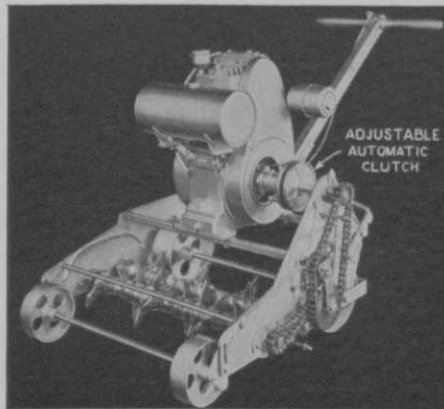

ADJUSTABLE
AUTOMATIC
CLUTCH

A Hand Propelled power operated
double reel machine for renovating,
cultivating, disking and conditioning
GREENS and FAIRWAYS

2 sizes, 12 in. and 20 in. cut, capacities,
1 and 3 acres cut and cross cut a day.

EFFICIENCY LAWN TOOL CO., Inc.
453 Towne Ave. Phone 1258
POMONO, CALIFORNIA